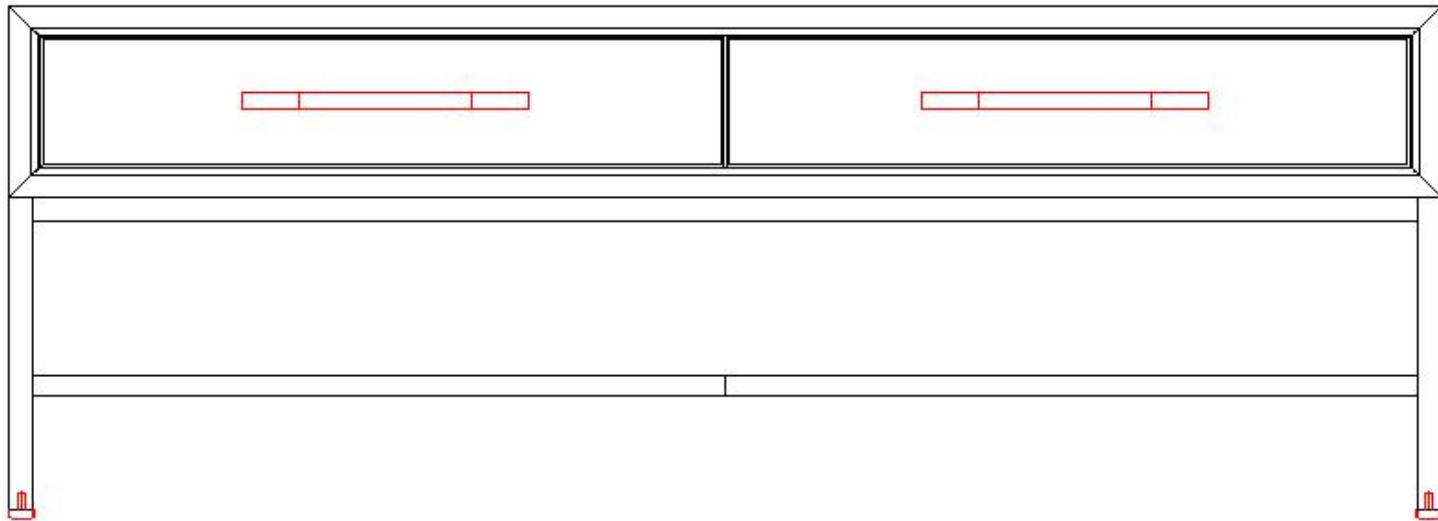

MOE'S

home collection

ASSEMBLY INSTRUCTIONS.

MAKO COFFEE TABLE

VL-1051-15

THANK YOU FOR YOUR PURCHASE!

PARTS AND HARDWARE.

NO.	DESCRIPTION	IMAGE	Q'TY
①	BODY		1
②	HANDLE		2
③	SCREW		4
④	ADJUSTABLE FEET		4

NOTES.

Thank you for purchasing this quality product! Be sure to check all packing material carefully for small part that may have come loose inside the carton during shipping.

Caution: The item is heavy, assembly should be performed by two people.