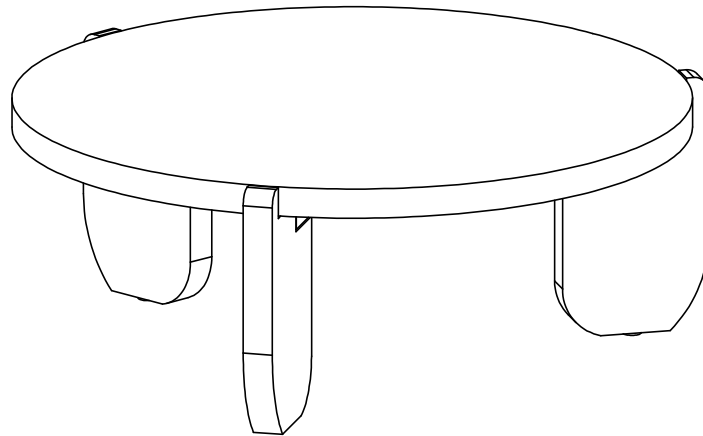

MOE'S

h o m e c o l l e c t i o n

ASSEMBLY INSTRUCTIONS.

WUNDER COFFEE TABLE BLACK

VH - 1016 - 02

THANK YOU FOR YOUR PURCHASE!

PARTS AND HARDWARE.

PARTS LIST

No	DESCRIPTION	IMAGE	Q'TY
P1	TABLE SUPPORT		1
P2	TABLE LEGS		3
P3	TABLE TOP		1

HARDWARE LIST

No	DESCRIPTION	IMAGE	Q'TY
H1	HEXAGON BOLT (M8 X 60MM)		6
H2	HEXAGON BOLT (M6 X 70MM)		3
H3	WASHER (M19 X 16 X 1MM)		9
H4	FELT PAD (M25 X 5MM)		1
H5	ALLEN KEY		1