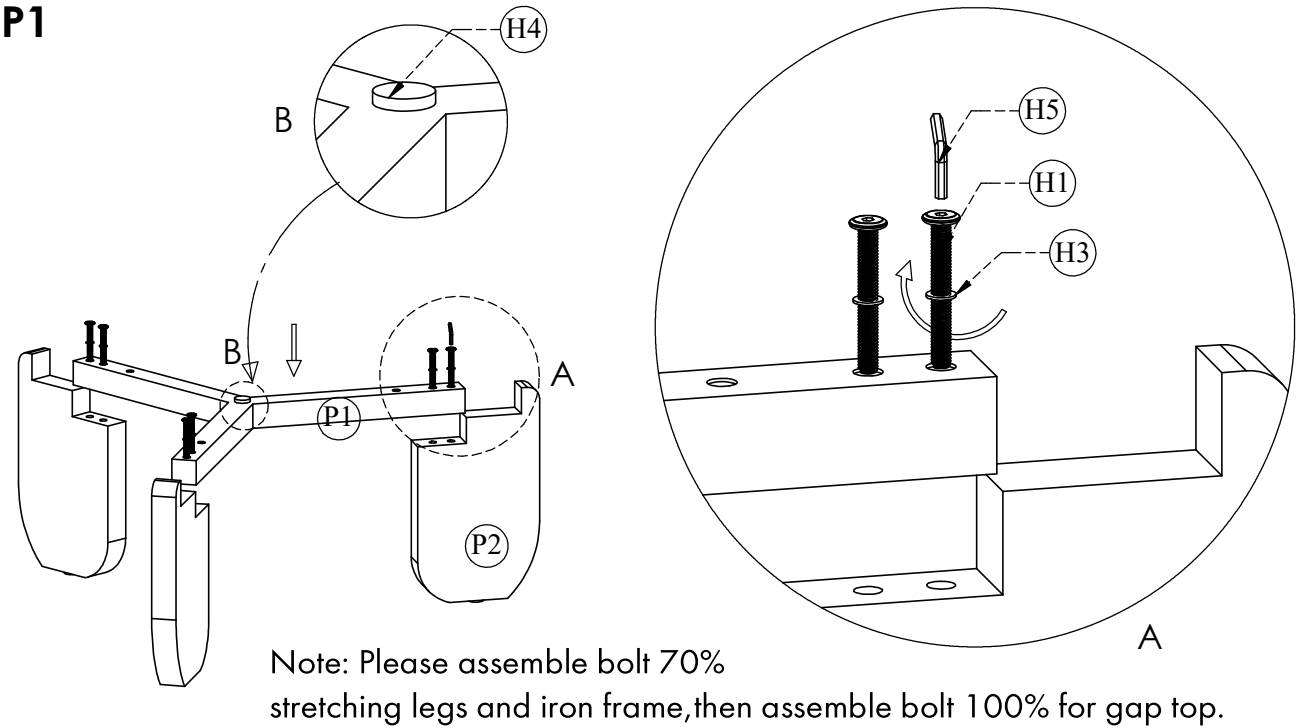

PARTS AND HARDWARE.

PARTS LIST

No	DESCRIPTION	IMAGE	Q'TY
P1	TABLE SUPPORT		1
P2	TABLE LEGS		3
P3	TABLE TOP		1

HARDWARE LIST

No	DESCRIPTION	IMAGE	Q'TY
H1	HEXAGON BOLT (M8 X 60MM)		6
H2	HEXAGON BOLT (M6 X 70MM)		3
H3	WASHER (M19 X 16 X 1MM)		9
H4	FELT PAD (M25 X 5MM)		1
H5	ALLEN KEY		1

NOTES.

Thank you for purchasing this quality product! Be sure to check all packing material carefully for small part that may have come loose inside the carton during shipping.

CAUTION: The item is heavy, assembly should be performed by two people.

STEP1