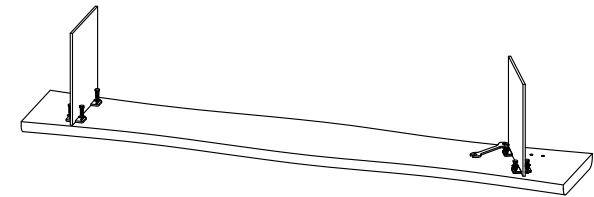

STEP 1.
OPTION.- 2.