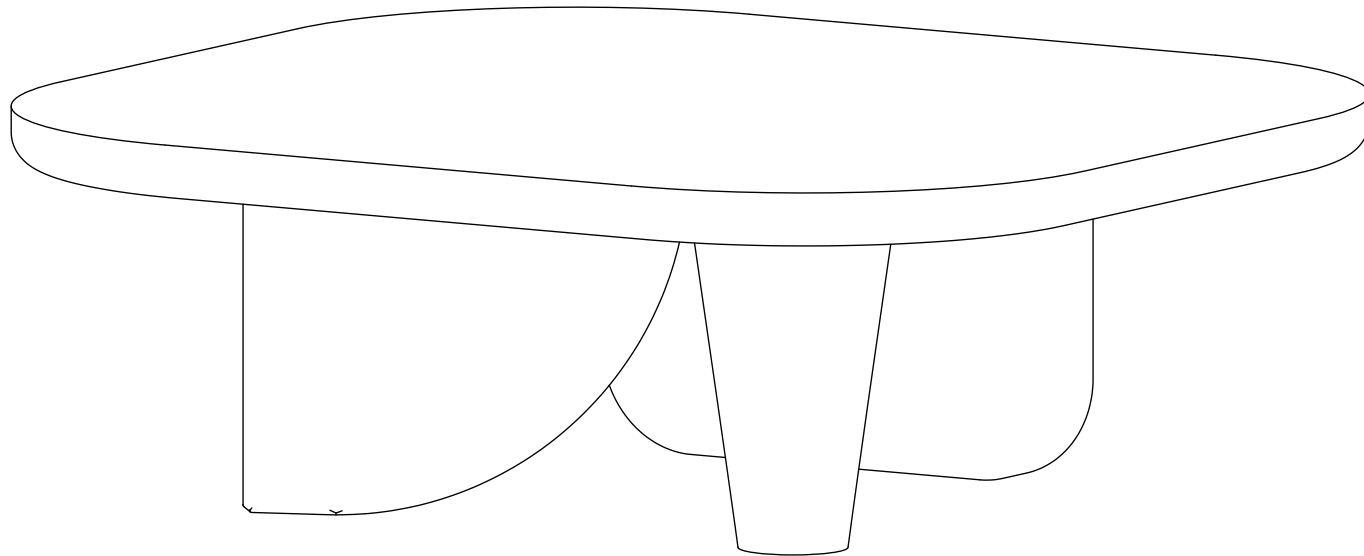

## **ASSEMBLY INSTRUCTIONS.**

**ERA COFFE TABLE LARGE SMOKED**

**VE-1115-03-0**

**THANK YOU FOR YOUR PURCHASE!**