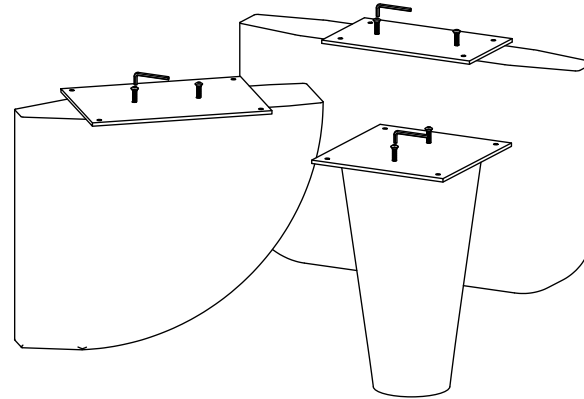

PARTS AND HARDWARE.

PARTS LIST

NO.	DESCRIPTION	IMAGE	QTY
P1	Top		1
P2	Metal Plate		1
P3	Metal Plate		1
P4	Metal Plate		1
P5	Base		1
P6	Base		1
P7	Base		1

HARDWARES LIST

NO.	DESCRIPTION	IMAGE	QTY
H1	Allen BOLT 8x25mm		18
H2	Allen Key 5mm		1

NOTES.

Thank you for purchasing this quality product! Be sure to check all packing material carefully for small part that may have come loose inside the carton during shipping.

CAUTION: The item is heavy, assembly should be performed by two people.

STEP 1.