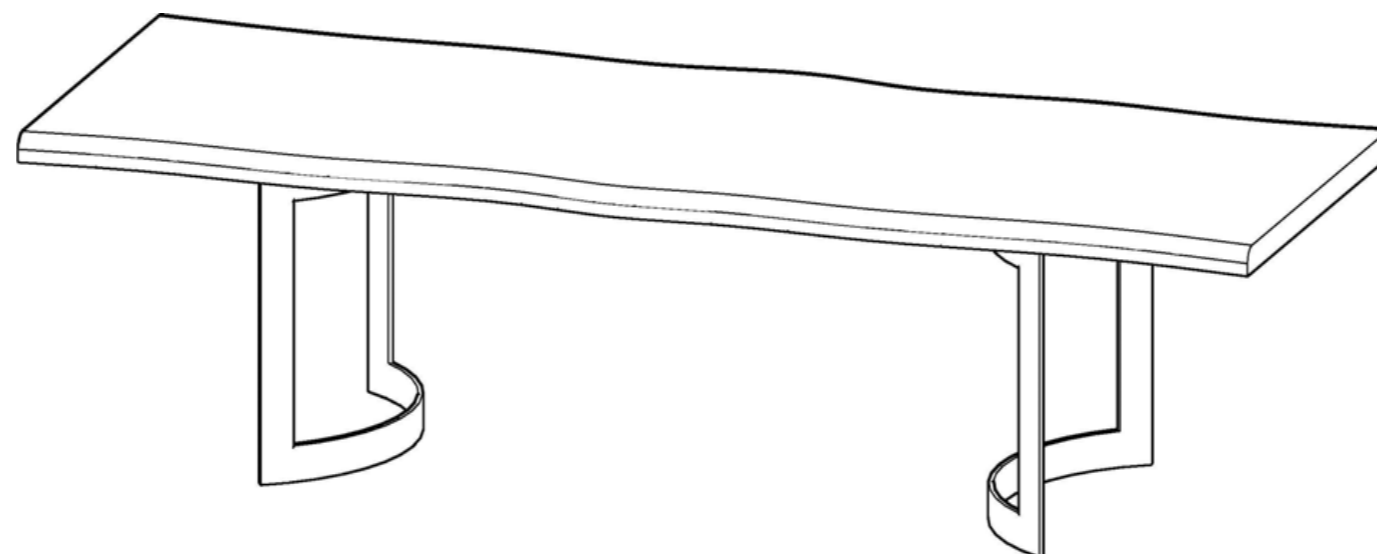

MOE'S

home collection

ASSEMBLY INSTRUCTIONS.

BENT DINING TABLE LARGE SMOKED

VE-1000-03

THANK YOU FOR YOUR PURCHASE!

PARTS AND HARDWARE.

PARTS LIST

NO.	DESCRIPTION	IMAGE	Q'TY
P1	TABLE TOP		1
P2	METAL BASE		2

HARDWARES LIST

NO.	DESCRIPTION	IMAGE	Q'TY
H1	HEX BOLT		6
H2	WASHER		6
H3	SPANNER		1

NOTES.

Thank you for purchasing this quality product! Be sure to check all packing material carefully for small part that may have come loose inside the carton during shipping.