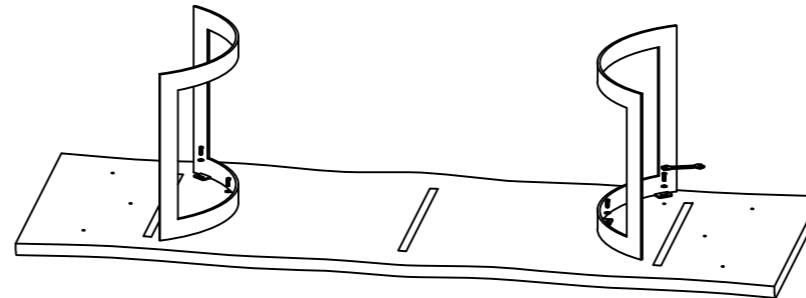

MOE'S

home collection

ASSEMBLY INSTRUCTIONS.

BENT DINING TABLE LARGE SMOKED

VE-1000-03

THANK YOU FOR YOUR PURCHASE!

PARTS AND HARDWARE.

PARTS LIST

NO.	DESCRIPTION	IMAGE	Q'TY
P1	TABLE TOP		1
P2	METAL BASE		2

HARDWARES LIST

NO.	DESCRIPTION	IMAGE	Q'TY
H1	HEX BOLT		6
H2	WASHER		6
H3	SPANNER		1

NOTES.

Thank you for purchasing this quality product! Be sure to check all packing material carefully for small part that may have come loose inside the carton during shipping.

CAUTION: The item is heavy, assembly should be performed by two people.

STEP 1.

Option- 1.

Option- 2.

STEP 2.

ADJUST LEVELER
FOR BALANCE