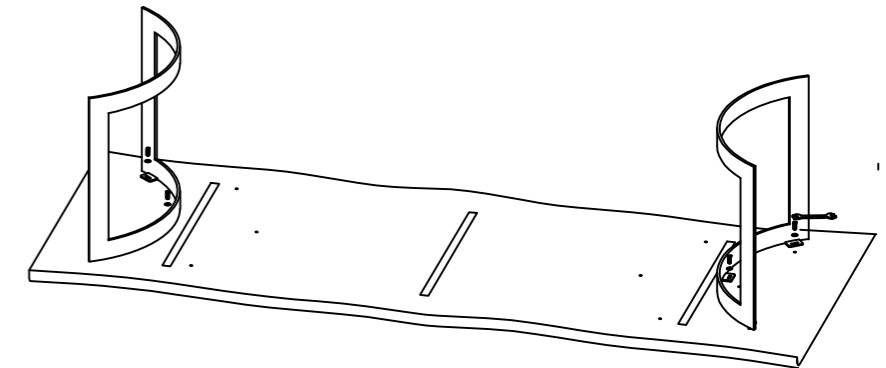

MOE'S

home collection

ASSEMBLY INSTRUCTIONS.

BENT DINING TABLE LARGE SMOKED

VE-1000-03

THANK YOU FOR YOUR PURCHASE!

PARTS AND HARDWARE.

PARTS LIST

NO.	DESCRIPTION	IMAGE	Q'TY
P1	TABLE TOP		1
P2	METAL BASE		2

HARDWARES LIST

NO.	DESCRIPTION	IMAGE	Q'TY
H1	HEX BOLT		6
H2	WASHER		6
H3	SPANNER		1

NOTES.

Thank you for purchasing this quality product! Be sure to check all packing material carefully for small part that may have come loose inside the carton during shipping.

CAUTION: The item is heavy, assembly should be performed by two people.

STEP 1.

Option- 1.

Option- 2.

STEP 2.

ADJUST LEVELER
FOR BALANCE