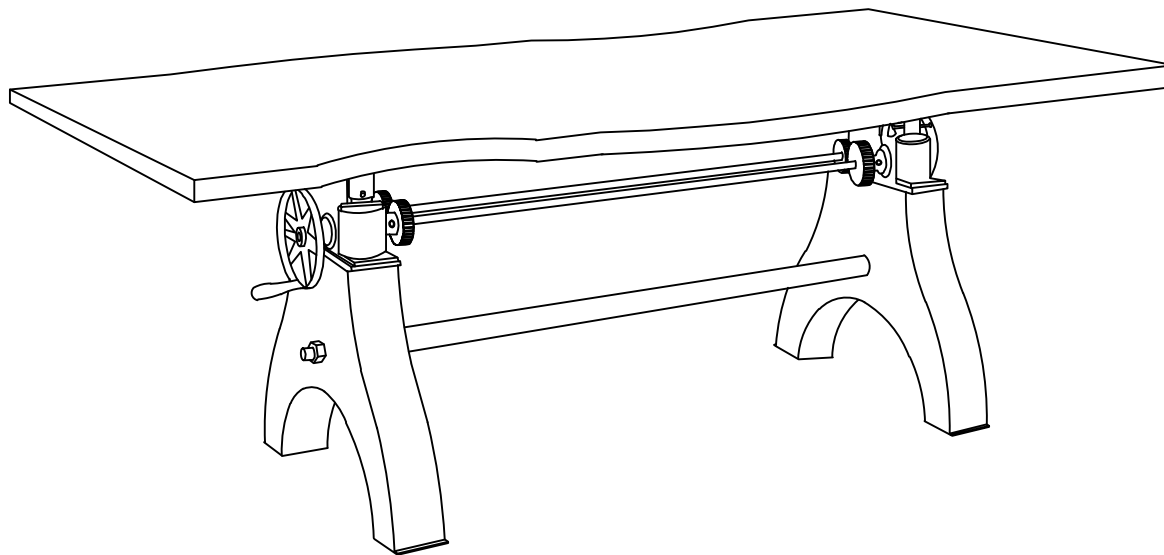

MOE'S

home collection

ASSEMBLY INSTRUCTIONS.

DUNEDIN ADJUSTABLE DINING TABLE

UH-1009-20

THANK YOU FOR YOUR PURCHASE!

PARTS AND HARDWARE. PARTS LIST

NO.	DESCRIPTION	IMAGE	QTY.
1	TOP		1
2	BASE		1

HARDWARE LIST

3	BOLT (TOP)		4
4	WASHER (TOP)		4
5	SPANNER (BIG/SMALL)		2
6	ALLEN KEY (8MM)		1

NOTES.

Thank you for purchasing this quality product! Be sure to check all packing material carefully for small part that may have come loose inside the carton during shipping.