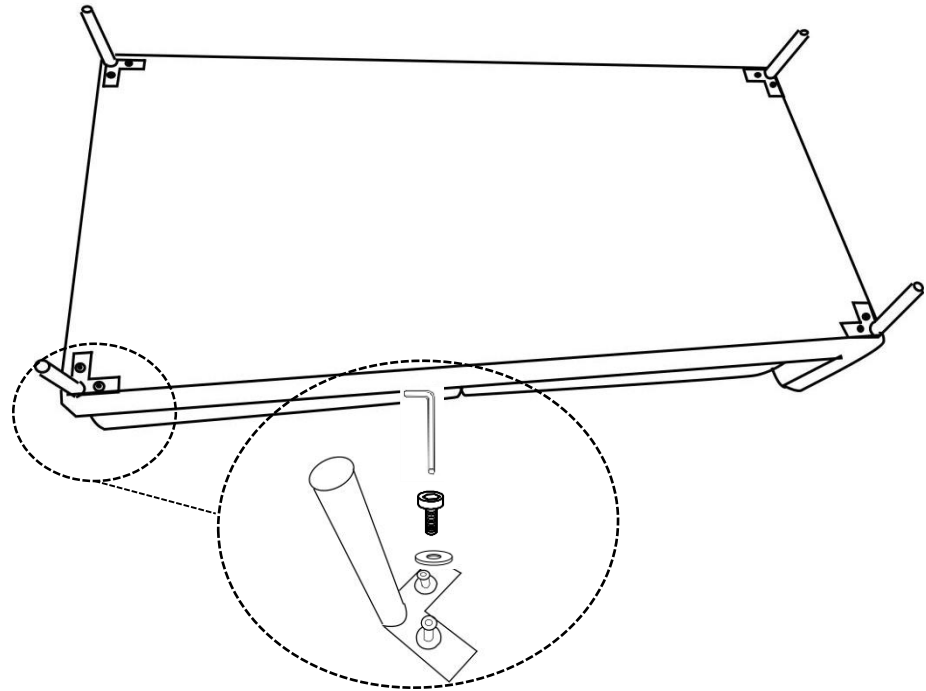

MOE'S

home collection

ASSEMBLY INSTRUCTIONS.

JAMARA SECTIONAL RIGHT LIGHT GREY

UB-1016-29-R

THANK YOU FOR YOUR PURCHASE!

PARTS AND HARDWARE.

No.	Description	IMAGE	QTY
P1	2 SEATER		1
P2	CHAISE		1
P3	SCREW		16
P4	Flat		16
P5	Wrench		1
P6	Metal leg		8

NOTES.

Thank you for purchasing this quality product! Be sure to check all packing material carefully.

Caution: The item is heavy, assembly should be performed by two people.

STEP 1.

STEP 2.