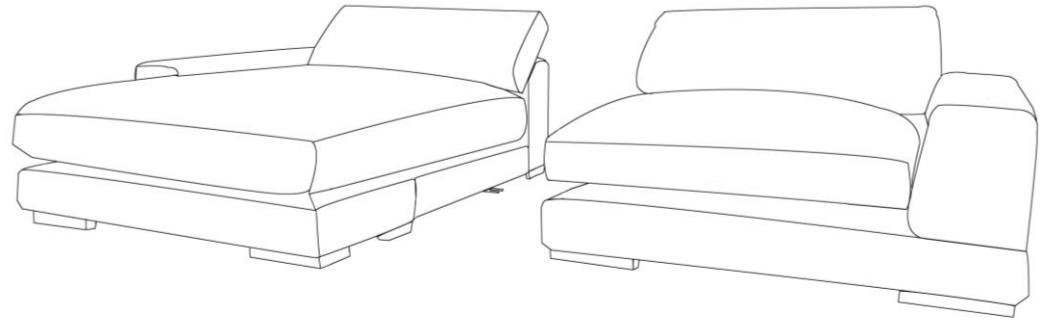

PARTS AND HARDWARE.

No.	Description	IMAGE	QTY
P1	3 SEATER		1
P2	CHAISE		1

NOTES.

Thank you for purchasing this quality product! Be sure to check all packing material carefully for small part that may have come loose inside the carton during shipping.

CAUTION: The item is heavy, assembly should be performed by two people.

STEP 1.