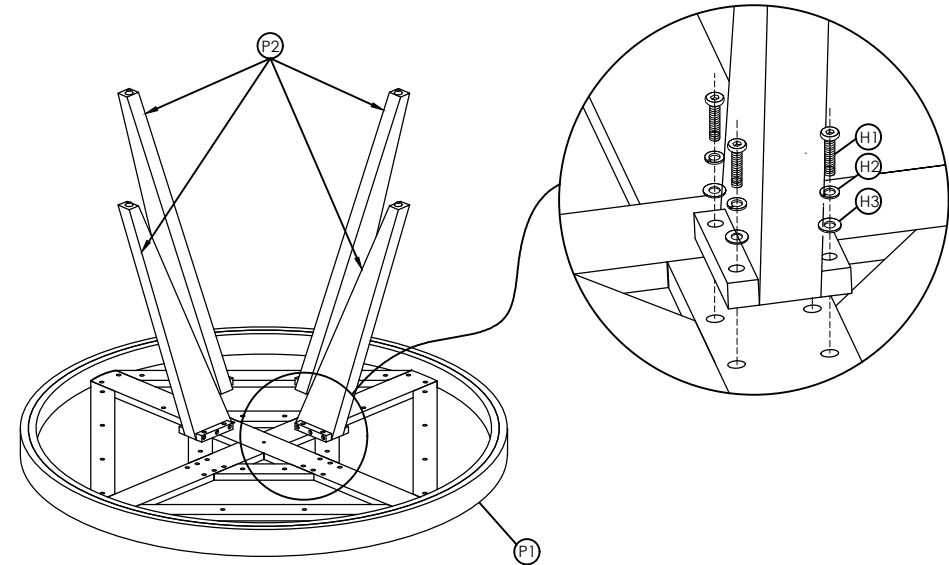

PARTS AND HARDWARE.

PARTS LIST

No.	DESCRIPTION	IMAGE	Q'TY
P1	TOP		1
P2	LEGS		4

HARDWARE LIST

No.	DESCRIPTION	IMAGE	Q'TY
H1	BOLT Ø8 x L40mm		16
H2	SPRING WASHER Ø8/14x2mm		16
H3	FLAT WASHER Ø8/19x2mm		16
H4	Allen key M4x60mm		1

NOTES.

Thank you for purchasing this quality product! Be sure to check all packing material carefully for small part that may have come loose inside the carton during shipping.

CAUTION: The item is heavy, assembly should be performed by two people.

STEP 1.