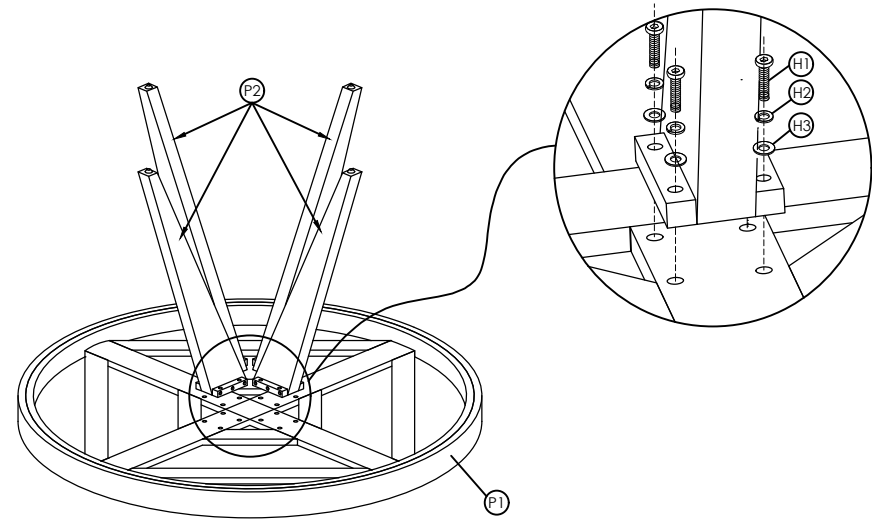

PARTS AND HARDWARE.

PARTS LIST

No.	DESCRIPTION	IMAGE	Q'TY
P1	TOP		1
P2	LEGS		4

HARDWARE LIST

No.	DESCRIPTION	IMAGE	Q'TY
H1	BOLT Ø8 x L40mm		16
H2	SPRING WASHER Ø8/14x2mm		16
H3	FLAT WASHER Ø8/19x2mm		16
H4	Allen key M4x60mm		1

NOTES.

Thank you for purchasing this quality product! Be sure to check all packing material carefully for small part that may have come loose inside the carton during shipping.

CAUTION: The item is heavy, assembly should be performed by two people.

STEP 1.