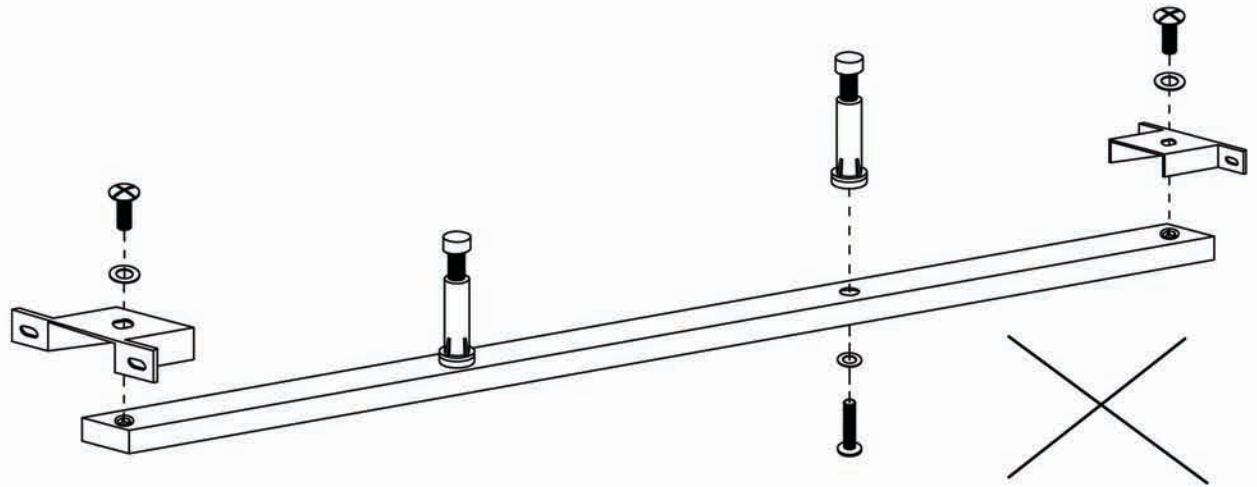

STEP 1.

STEP 2.

PARTS AND HARDWARE.

	
Center Rail E X 1	Washers ④ X 4
	
Brackets ⑥ X 2	Bolts (M8*20) ⑦ X 2
	
Plastic Support legs ⑧ X 2	Bolts (M8*40) ⑨ X 2

NOTES.

Thank you for purchasing this quality product! Be sure to check all packing material careful for small part that may have come loose inside the carton during shipping.

CAUTION: The item is heavy, assembly should be performed by two people.

STEP 3.

PARTS AND HARDWARE.

 Washers ④ X 4	 Bolts (M8*20) ⑦ X 4
 Screws(m8*32) ⑩ X 42	 Slats F X 1

NOTES.

Thank you for purchasing this quality product!
Be sure to check all packing material careful
for small part that may have come loose
inside the carton during shipping.