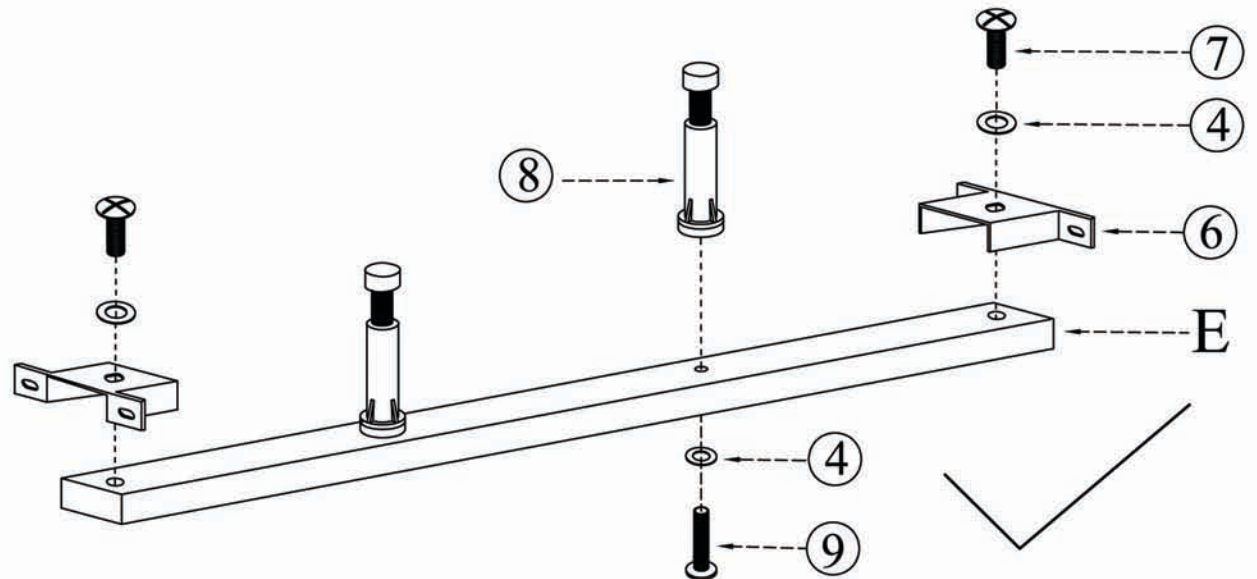

STEP 1.

STEP 2.

PARTS AND HARDWARE.

	
Center Rail E X 1	Washers ④ X 4
	
Brackets ⑥ X 2	Bolts (M8*20) ⑦ X 2
	
Plastic Support legs ⑧ X 2	Bolts (M8*40) ⑨ X 2

NOTES.

Thank you for purchasing this quality product! Be sure to check all packing material careful for small part that may have come loose inside the carton during shipping.

CAUTION: The item is heavy, assembly should be performed by two people.

STEP 3.

PARTS AND HARDWARE.

 Washers ④ X 4	 Bolts (M8*20) ⑦ X 4
 Screws(m8*32) ⑩ X 42	 Slats F X 1

NOTES.

Thank you for purchasing this quality product!
Be sure to check all packing material careful
for small part that may have come loose
inside the carton during shipping.