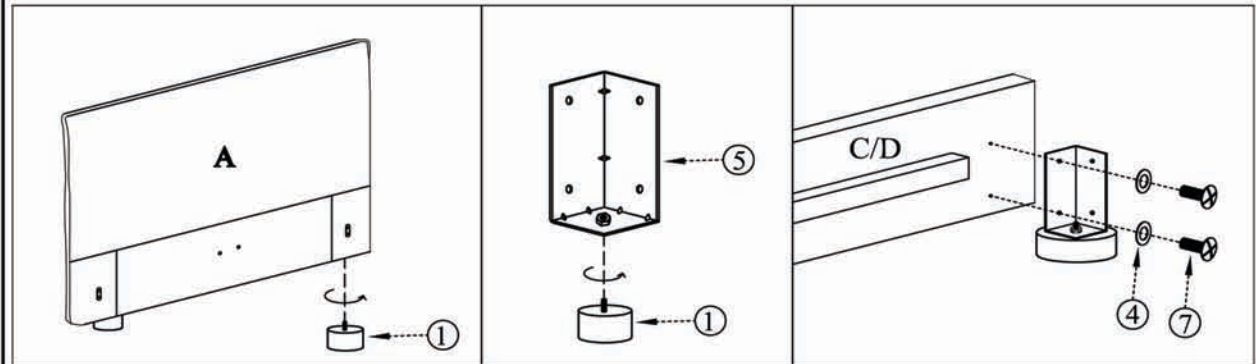

MOE'S

home collection

ASSEMBLY INSTRUCTIONS.

RECHARGE QUEEN BED

RN-1142-18

THANK YOU FOR YOUR PURCHASE!

PARTS AND HARDWARE.

	
Foot ① X 4	Gold Bolt (m8*18) ② X 4
	
Allen Key ③ X 1	Washers (m8) ④ X 8
	
Bracket ⑤ X 2	Bolt (m8*20) ⑦ X 8
	
Headboard A X 1	Footboard B X 1
	
Right Side Rail C X 1	Left Side Rail D X 1

NOTES.

Thank you for purchasing this quality product! Be sure to check all packing material careful for small part that may have come loose inside the carton during shipping.

CAUTION: The item is heavy, assembly should be performed by two people.

STEP 1.

STEP 2.

PARTS AND HARDWARE.

	
Center Rail E X 1	Washers ④ X 4
	
Brackets ⑥ X 2	Bolts (M8*20) ⑦ X 2
	
Plastic Support legs ⑧ X 2	Bolts (M8*40) ⑨ X 2

NOTES.

Thank you for purchasing this quality product! Be sure to check all packing material careful for small part that may have come loose inside the carton during shipping.