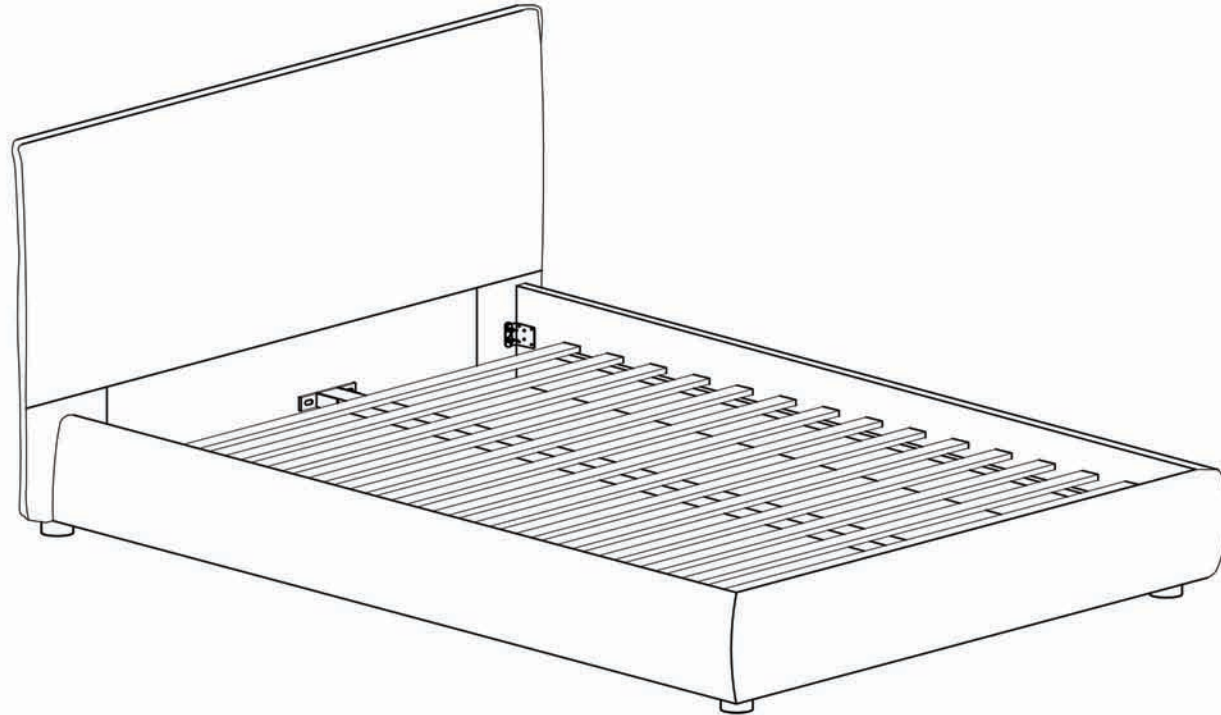

MOE'S

home collection

ASSEMBLY INSTRUCTIONS.

RECHARGE QUEEN BED

RN-1142-18

THANK YOU FOR YOUR PURCHASE!

PARTS AND HARDWARE.

	
Foot ① X 4	Gold Bolt (m8*18) ② X 4
	
Allen Key ③ X 1	Washers (m8) ④ X 8
	
Bracket ⑤ X 2	Bolt (m8*20) ⑦ X 8
	
Headboard A X 1	Footboard B X 1
	
Right Side Rail C X 1	Left Side Rail D X 1

NOTES.

Thank you for purchasing this quality product! Be sure to check all packing material careful for small part that may have come loose inside the carton during shipping.

CAUTION: The item is heavy, assembly should be performed by two people.

STEP 1.

STEP 2.

PARTS AND HARDWARE.

	
Center Rail E X 1	Washers ④ X 4
	
Brackets ⑥ X 2	Bolts (M8*20) ⑦ X 2
	
Plastic Support legs ⑧ X 2	Bolts (M8*40) ⑨ X 2

NOTES.

Thank you for purchasing this quality product! Be sure to check all packing material careful for small part that may have come loose inside the carton during shipping.