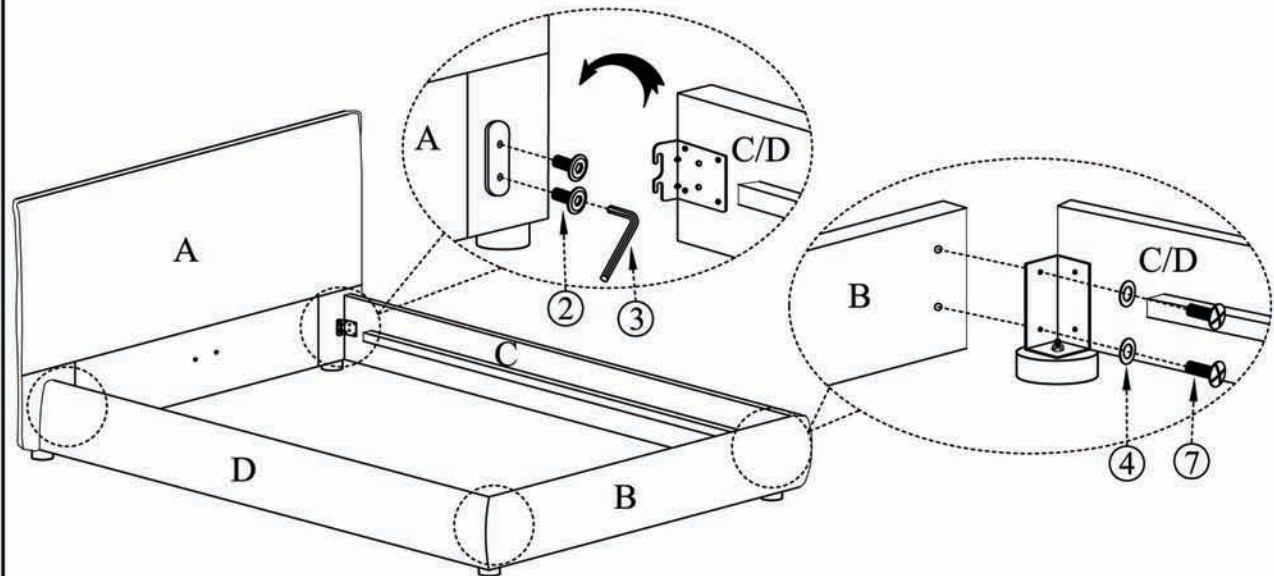

MOE'S

home collection

ASSEMBLY INSTRUCTIONS.

RECHARGE QUEEN BED

RN-1142-18

THANK YOU FOR YOUR PURCHASE!

PARTS AND HARDWARE.

	
Foot ① X 4	Gold Bolt (m8*18) ② X 4
	
Allen Key ③ X 1	Washers (m8) ④ X 8
	
Bracket ⑤ X 2	Bolt (m8*20) ⑦ X 8
	
Headboard A X 1	Footboard B X 1
	
Right Side Rail C X 1	Left Side Rail D X 1

NOTES.

Thank you for purchasing this quality product! Be sure to check all packing material careful for small part that may have come loose inside the carton during shipping.

CAUTION: The item is heavy, assembly should be performed by two people.

STEP 1.

STEP 2.

PARTS AND HARDWARE.

	
Center Rail E X 1	Washers ④ X 4
	
Brackets ⑥ X 2	Bolts (M8*20) ⑦ X 2
	
Plastic Support legs ⑧ X 2	Bolts (M8*40) ⑨ X 2

NOTES.

Thank you for purchasing this quality product! Be sure to check all packing material careful for small part that may have come loose inside the carton during shipping.

CAUTION: The item is heavy, assembly should be performed by two people.

STEP 3.

PARTS AND HARDWARE.

 Washers ④ X 4	 Bolts (M8*20) ⑦ X 4
 Screws(m8*32) ⑩ X 42	 Slats F X 1

NOTES.

Thank you for purchasing this quality product!
Be sure to check all packing material careful
for small part that may have come loose
inside the carton during shipping.