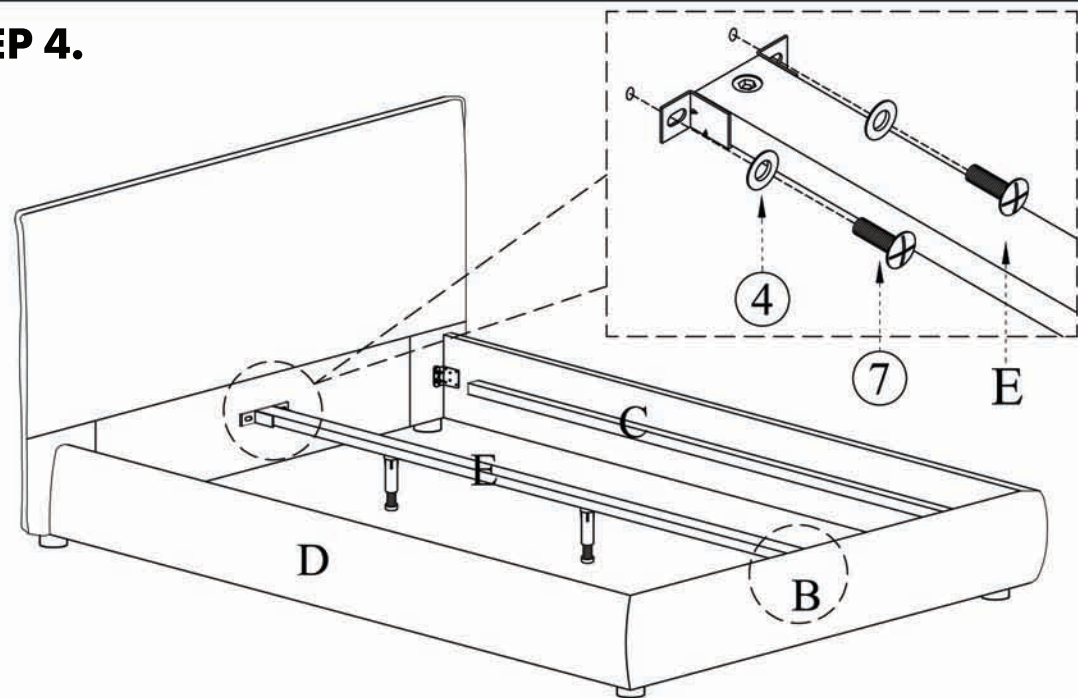

PARTS AND HARDWARE.

 Washers ④ X 4	 Bolts (M8*20) ⑦ X 4
 Screws(m8*32) ⑩ X 42	 Slats F X 1

NOTES.

Thank you for purchasing this quality product!
Be sure to check all packing material careful
for small part that may have come loose
inside the carton during shipping.

CAUTION: The item is heavy, assembly
should be performed by two people.

STEP 4.