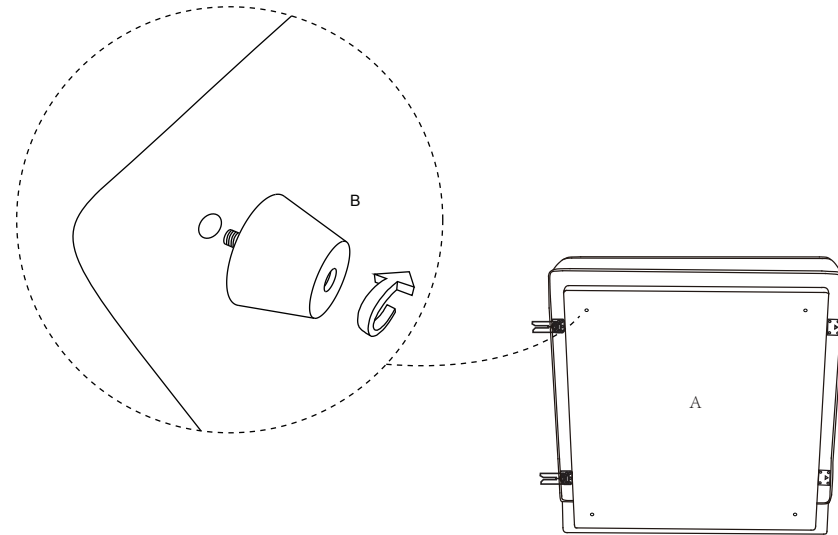

MOE'S

h o m e c o l l e c t i o n

ASSEMBLY INSTRUCTIONS.

ROSELLO SLIPPER CHAIR LIGHT GREY

OA-1010-29

THANK YOU FOR YOUR PURCHASE!

PARTS AND HARDWARE.

PARTS LIST

No.	DESCRIPTION	IMAGE	Q'TY
A	BODY		1
B	PLASTIC LEGS		4

STEP 1.

STEP 2.

NOTES.

Thank you for purchasing this quality product!
Be sure to check all packing material carefully for small part that may have come loose inside the carton during shipping.