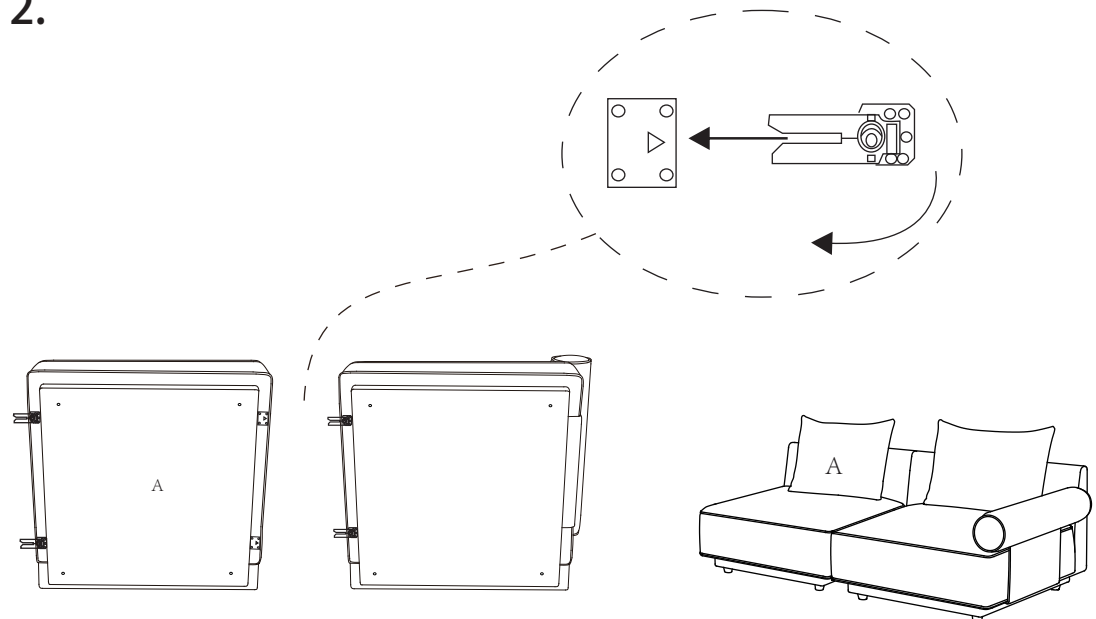

MOE'S

h o m e c o l l e c t i o n

ASSEMBLY INSTRUCTIONS.

ROSELLO SLIPPER CHAIR LIGHT GREY

OA-1010-29

THANK YOU FOR YOUR PURCHASE!

PARTS AND HARDWARE.

PARTS LIST

No.	DESCRIPTION	IMAGE	Q'TY
A	BODY		1
B	PLASTIC LEGS		4

STEP 1.

STEP 2.

NOTES.

Thank you for purchasing this quality product!
Be sure to check all packing material carefully for small part that may have come loose inside the carton during shipping.