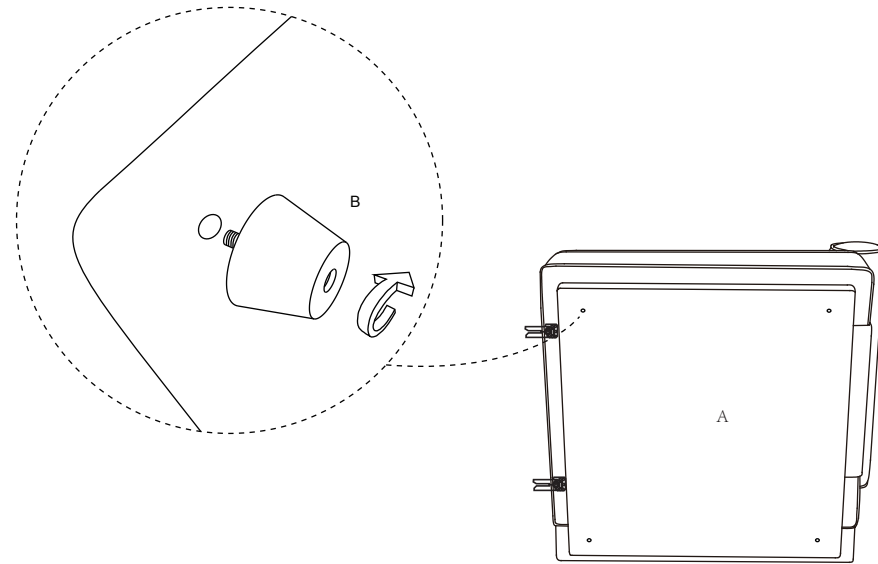

MOE'S

home collection

ASSEMBLY INSTRUCTIONS.

ROSELLO RIGHT ARM FACING CHAIR WHITE
OA-1009-18

THANK YOU FOR YOUR PURCHASE!

PARTS AND HARDWARE.

PARTS LIST

No.	DESCRIPTION	IMAGE	Q'TY
A	BODY		1
B	PLASTIC LEGS		4

STEP 1.

STEP 2.

NOTES.

Thank you for purchasing this quality product!
Be sure to check all packing material carefully for small part that may have come loose inside the carton during shipping.

CAUTION: The item is heavy, assembly should be performed by two people.