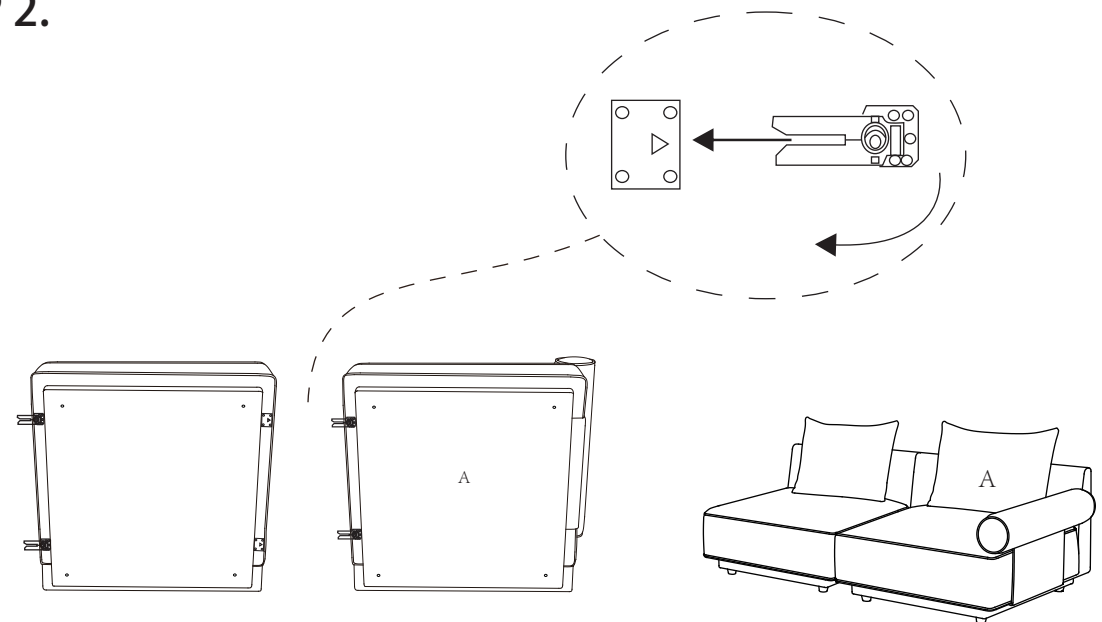

MOE'S

home collection

ASSEMBLY INSTRUCTIONS.

ROSELLO RIGHT ARM FACING CHAIR WHITE
OA-1009-18

THANK YOU FOR YOUR PURCHASE!

PARTS AND HARDWARE.

PARTS LIST

No.	DESCRIPTION	IMAGE	Q'TY
A	BODY		1
B	PLASTIC LEGS		4

STEP 1.

STEP 2.

NOTES.

Thank you for purchasing this quality product!
Be sure to check all packing material carefully for small part that may have come loose inside the carton during shipping.

CAUTION: The item is heavy, assembly should be performed by two people.