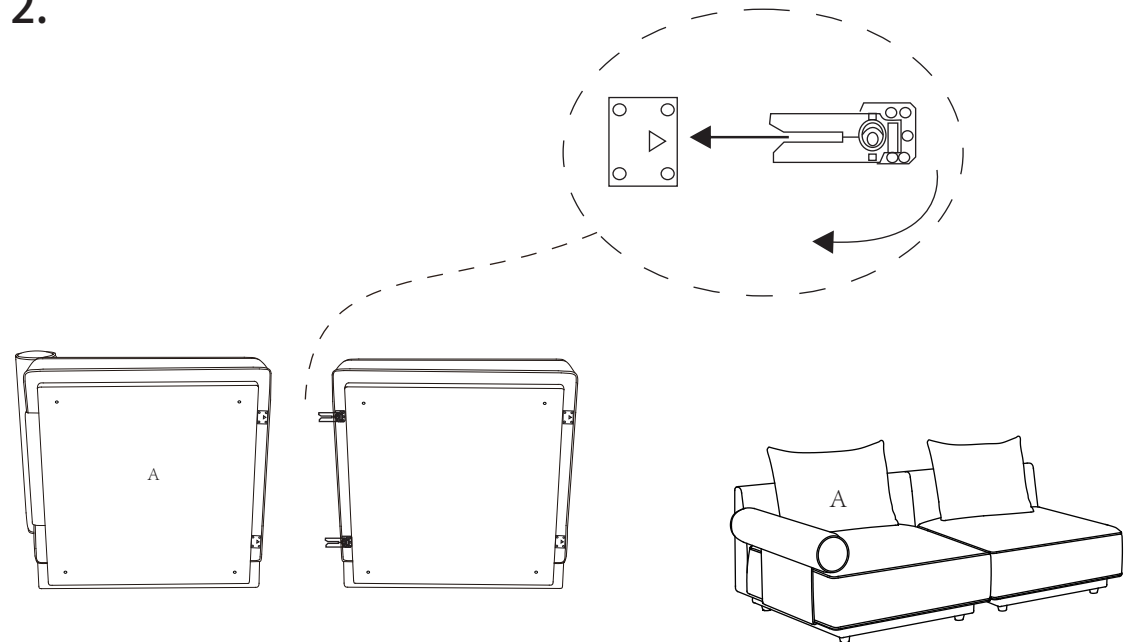

MOE'S

home collection

ASSEMBLY INSTRUCTIONS.

ROSELLO LEFT ARM FACING CHAIR WHITE
OA-1008-18

THANK YOU FOR YOUR PURCHASE!

PARTS AND HARDWARE.

PARTS LIST

No.	DESCRIPTION	IMAGE	Q'TY
A	BODY		1
B	PLASTIC LEGS		4

STEP 1.

STEP 2.

NOTES.

Thank you for purchasing this quality product!
Be sure to check all packing material carefully for small part that may have come loose inside the carton during shipping.

CAUTION: The item is heavy, assembly should be performed by two people.