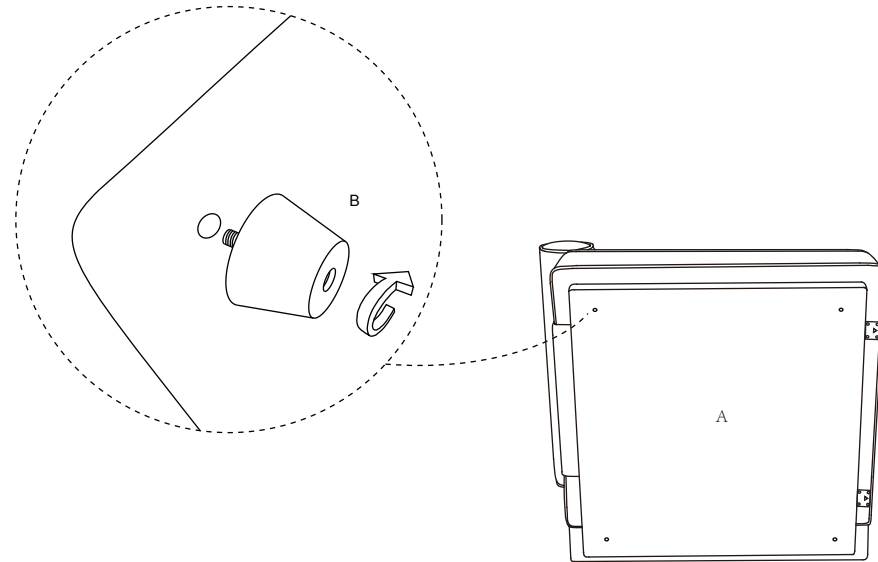

MOE'S

home collection

ASSEMBLY INSTRUCTIONS.

ROSELLO LEFT ARM FACING CHAIR WHITE
OA-1008-18

THANK YOU FOR YOUR PURCHASE!

PARTS AND HARDWARE.

PARTS LIST

No.	DESCRIPTION	IMAGE	Q'TY
A	BODY		1
B	PLASTIC LEGS		4

STEP 1.

STEP 2.

NOTES.

Thank you for purchasing this quality product!
Be sure to check all packing material carefully for small part that may have come loose inside the carton during shipping.

CAUTION: The item is heavy, assembly should be performed by two people.