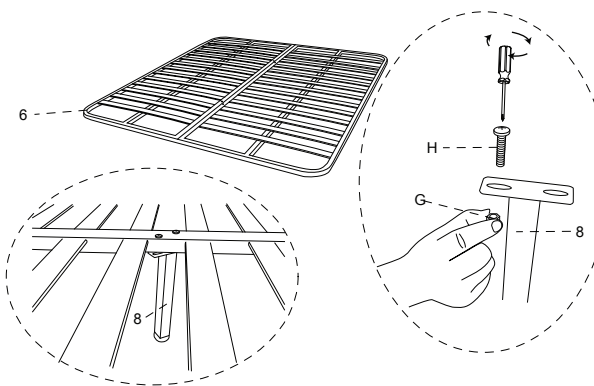

MOE'S

home collection

ASSEMBLY INSTRUCTIONS.

ZEPPELIN QUEEN BED HEATHER BLACK

OA-1005-02-0

THANK YOU FOR YOUR PURCHASE!

PARTS AND HARDWARE.

1. HEADBOARD x 1 	2. FOOTBOARD x 2 	3. LEFT SIDE RAIL x 1 
4. RIGHT SIDE RAIL x 4 	5. CENTER RAIL x 4 	6. 
7. x2 		
A M8*3cm x24 	B x24 	C x24 
D M6*1 	E x4 	F x4 

NOTES.

Thank you for purchasing this quality product!
Be sure to check all packing material carefully for small part that may have come loose inside the carton during shipping.

CAUTION: The item is heavy, assembly should be performed by two people.

STEP 1.

STEP 2.

STEP 3.

STEP 4.