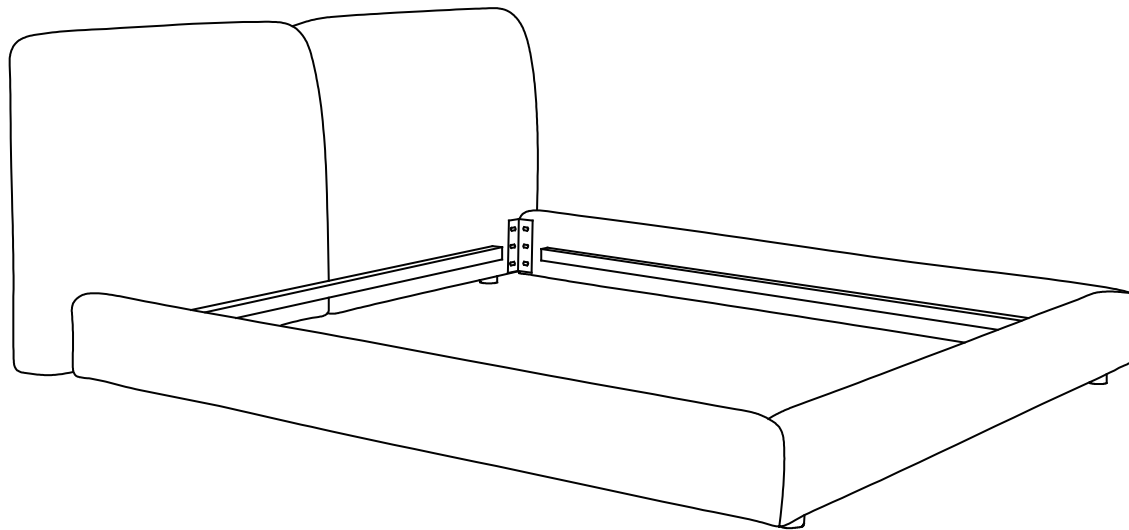

MOE'S

home collection

ASSEMBLY INSTRUCTIONS.

ZEPPELIN QUEEN BED HEATHER BLACK

OA-1005-02-0

THANK YOU FOR YOUR PURCHASE!

PARTS AND HARDWARE.

1. HEADBOARD x 1 	2. FOOTBOARD x 2 	3. LEFT SIDE RAIL x 1 
4. RIGHT SIDE RAIL x 4 	5. CENTER RAIL x 4 	6. 
7. x2 		
A M8*3cm x24 	B x24 	C x24 
D M6*1 	E x4 	F x4 

NOTES.

Thank you for purchasing this quality product!
Be sure to check all packing material carefully for small part that may have come loose inside the carton during shipping.

CAUTION: The item is heavy, assembly should be performed by two people.