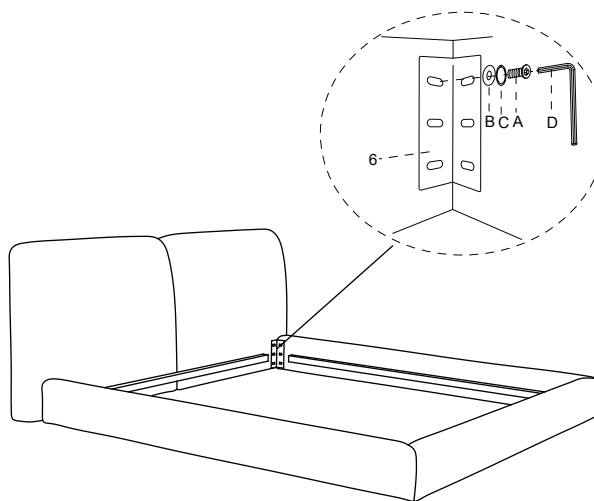

PARTS AND HARDWARE.

1. HEADBOARD x 1 	2. FOOTBOARD x 2 	3. LEFT SIDE RAIL x 1
4. RIGHT SIDE RAIL x 4 	5. CENTER RAIL x 4 	6.
7. x2 		
A M8*3cm x24 	B x24 	C x24
D M6*1 	E x4 	F x4

NOTES.

Thank you for purchasing this quality product!
Be sure to check all packing material carefully for small part that may have come loose inside the carton during shipping.

CAUTION: The item is heavy, assembly should be performed by two people.

STEP 1.