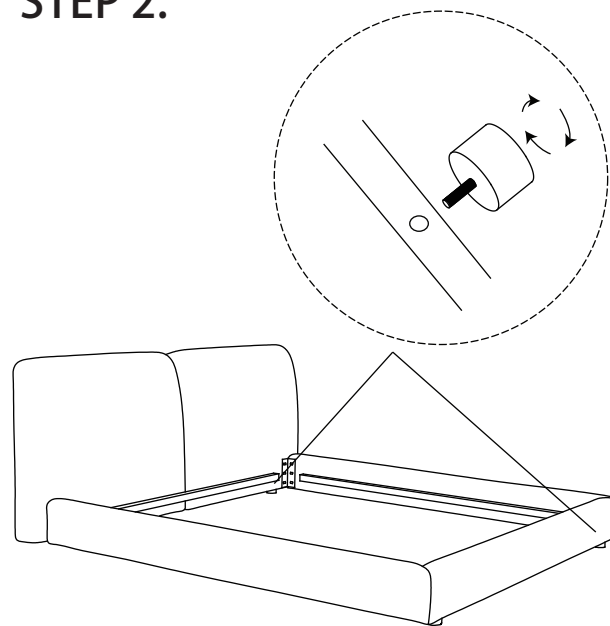

PARTS AND HARDWARE.

1. HEADBOARD x 1 	2. FOOTBOARD x 2 	3. LEFT SIDE RAIL x 1
4. RIGHT SIDE RAIL x 4 	5. CENTER RAIL x 4 	6.
7. x2 		
A M8*3cm x24 	B x24 	C x24
D M6*1 	E x4 	F x4

NOTES.

Thank you for purchasing this quality product!
Be sure to check all packing material carefully for small part that may have come loose inside the carton during shipping.

CAUTION: The item is heavy, assembly should be performed by two people.

STEP 1.

STEP 2.

STEP 3.

STEP 4.