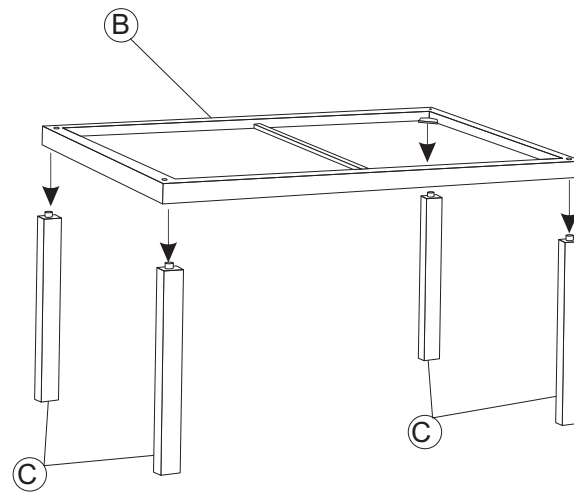

PARTS AND HARDWARE.

NOTES.

Thank you for purchasing this quality product! Be sure to check all packing material carefully for small part that may have come loose inside the carton during shipping.

CAUTION: The item is heavy, assembly should be performed by two people.

STEP 1.

STEP 2.

STEP 3.

STEP 4.