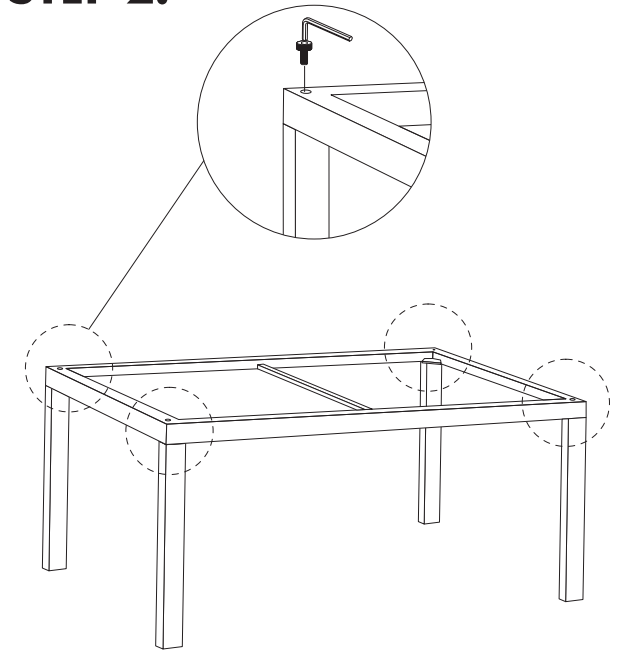

PARTS AND HARDWARE.

NOTES.

Thank you for purchasing this quality product! Be sure to check all packing material carefully for small part that may have come loose inside the carton during shipping.

CAUTION: The item is heavy, assembly should be performed by two people.

STEP 1.

STEP 2.

STEP 3.

STEP 4.