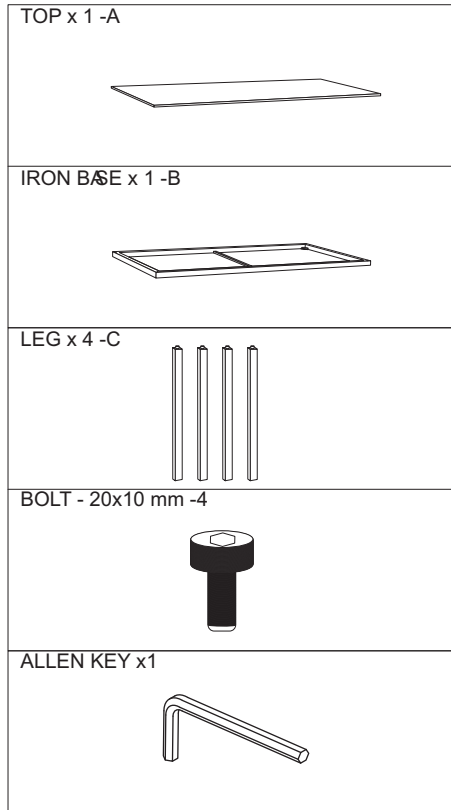

MOE'S

home collection

ASSEMBLY INSTRUCTIONS.

PARSON COFFEE TABLE WHITE MARBLE

KY-1033-02

THANK YOU FOR YOUR PURCHASE!

PARTS AND HARDWARE.

NOTES.

Thank you for purchasing this quality product! Be sure to check all packing material carefully for small part that may have come loose inside the carton during shipping.

CAUTION: The item is heavy, assembly should be performed by two people.