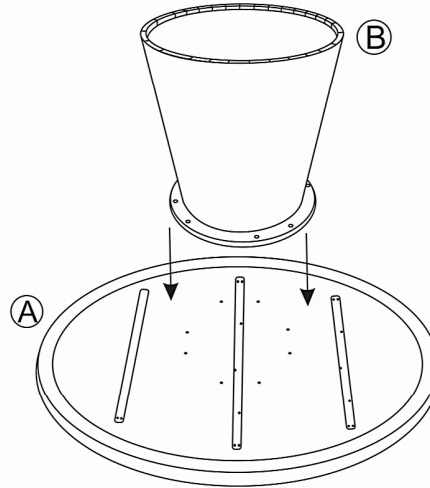

PARTS AND HARDWARE.

NOTES.

Thank you for purchasing this quality product!
Be sure to check all packing material carefully
for small part that may have come loose
inside the carton during shipping.

CAUTION: The item is heavy, assembly
should be performed by two people.

STEP 1.