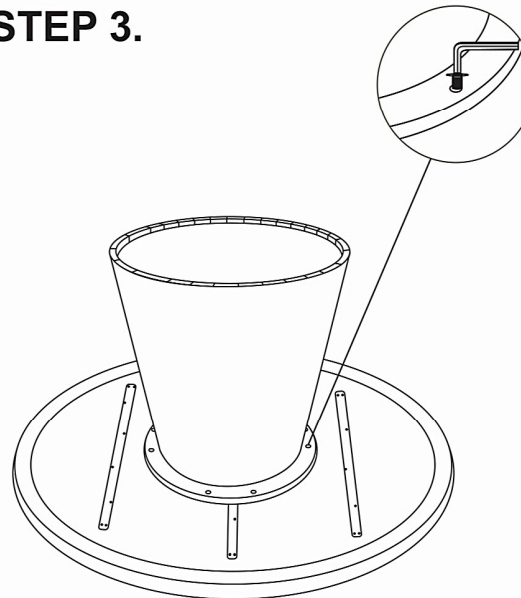

BASE X1 - B

BOLT-8X40 MM-8

ALLEN KEY 6MM-1

WASHER-25MM-8

NOTES.

Thank you for purchasing this quality product!
Be sure to check all packing material carefully
for small part that may have come loose
inside the carton during shipping.

CAUTION: The item is heavy, assembly
should be performed by two people.

STEP 1.

STEP 2.

STEP 3.

STEP 4.