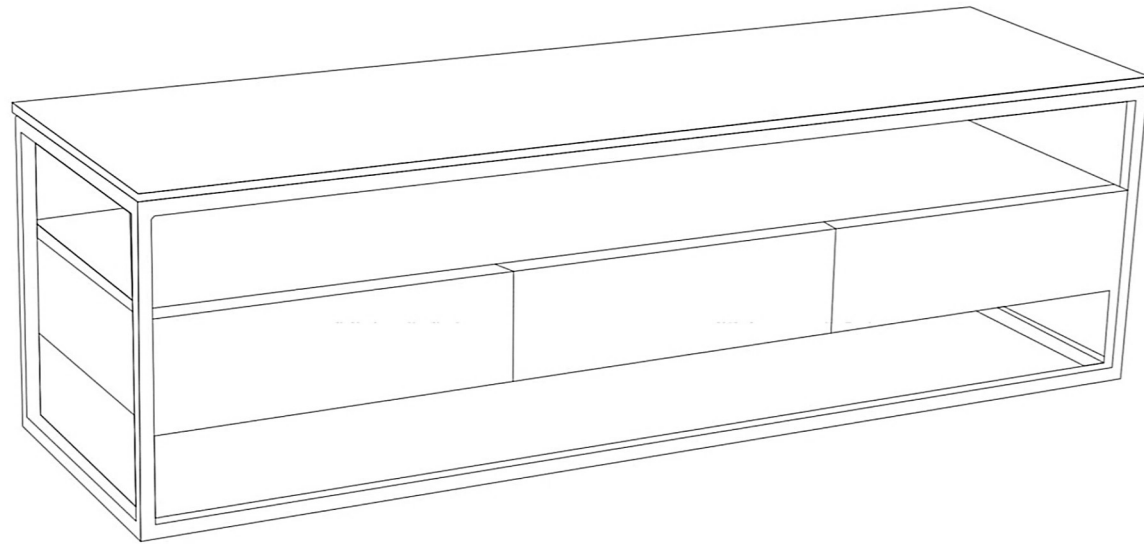

MOE'S

home collection

ASSEMBLY INSTRUCTIONS.

KULA MEDIA CABINET

KY-1016-24

THANK YOU FOR YOUR PURCHASE!

PARTS AND HARDWARE.

TOP X1 -A

BASE X2 B

NOTES.

Thank you for purchasing this quality product! Be sure to check all packing material carefully for small part that may have come loose inside the carton during shipping.

CAUTION: The item is heavy, assembly should be performed by two people.