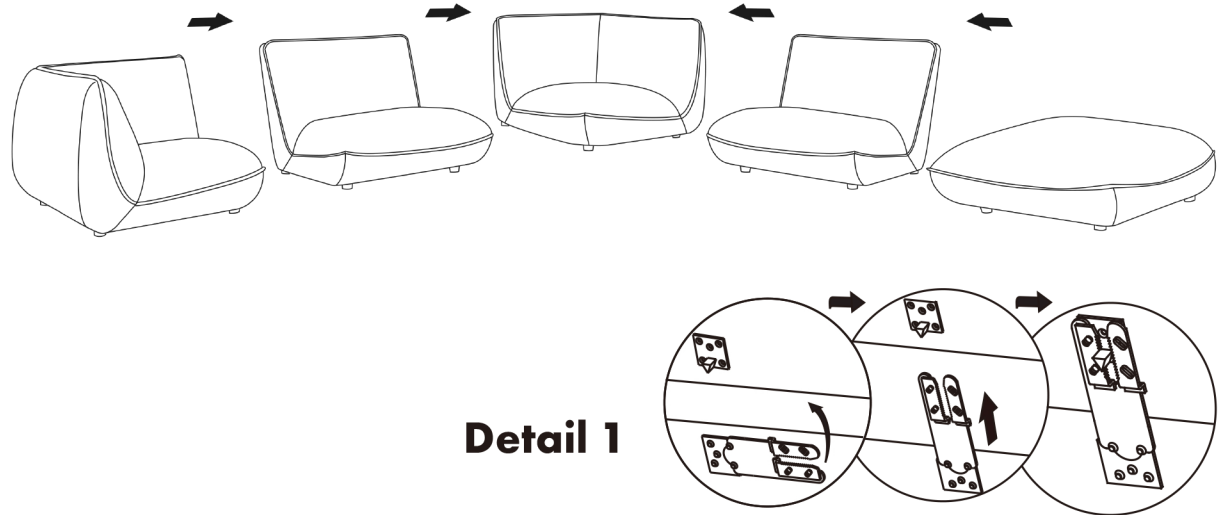

MOE'S

home collection

ASSEMBLY INSTRUCTIONS.

ZEPPELIN DREAM MODULAR SECTIONAL SALT STONE WHITE

KQ-1023-18

THANK YOU FOR YOUR PURCHASE!

PARTS AND HARDWARE.

STEP 1:

Use the connection joint to attach the sofa modules - see detail 1

STEP 2.

NOTES.

Thank you for purchasing this quality product! Be sure to check all packing material carefully for small part that may have come loose inside the carton during shipping.

CAUTION: The item is heavy, assembly should be performed by two people.