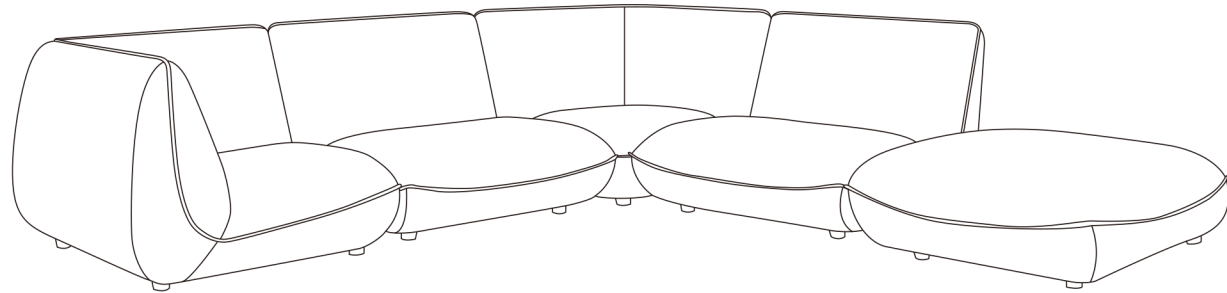

MOE'S

home collection

ASSEMBLY INSTRUCTIONS.

ZEPPELIN DREAM MODULAR SECTIONAL SALT STONE WHITE

KQ-1023-18

THANK YOU FOR YOUR PURCHASE!

PARTS AND HARDWARE.

STEP 1:

Use the connection joint to attach the sofa modules - see detail 1

STEP 2.

NOTES.

Thank you for purchasing this quality product! Be sure to check all packing material carefully for small part that may have come loose inside the carton during shipping.

CAUTION: The item is heavy, assembly should be performed by two people.