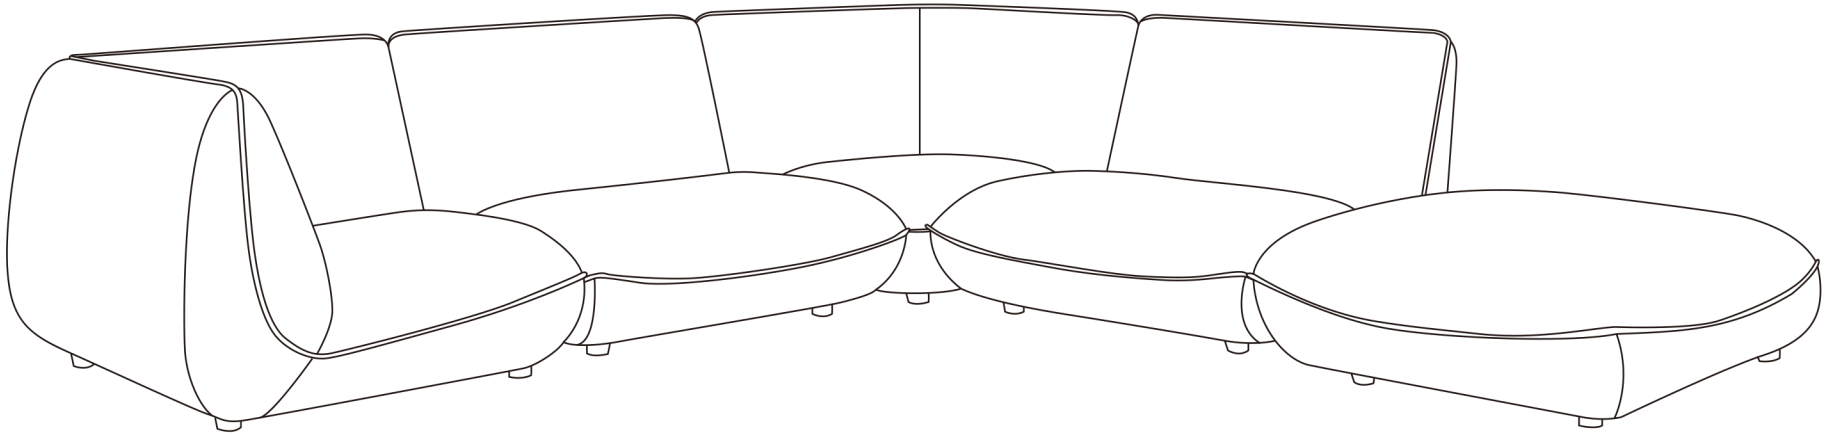

MOE'S

home collection

ASSEMBLY INSTRUCTIONS.

ZEPPELIN DREAM MODULAR SECTIONAL SALT STONE WHITE

KQ-1023-18

THANK YOU FOR YOUR PURCHASE!

PARTS AND HARDWARE.

STEP 1:

Use the connection joint to attach the sofa modules - see detail 1

STEP 2.

NOTES.

Thank you for purchasing this quality product! Be sure to check all packing material carefully for small part that may have come loose inside the carton during shipping.

CAUTION: The item is heavy, assembly should be performed by two people.