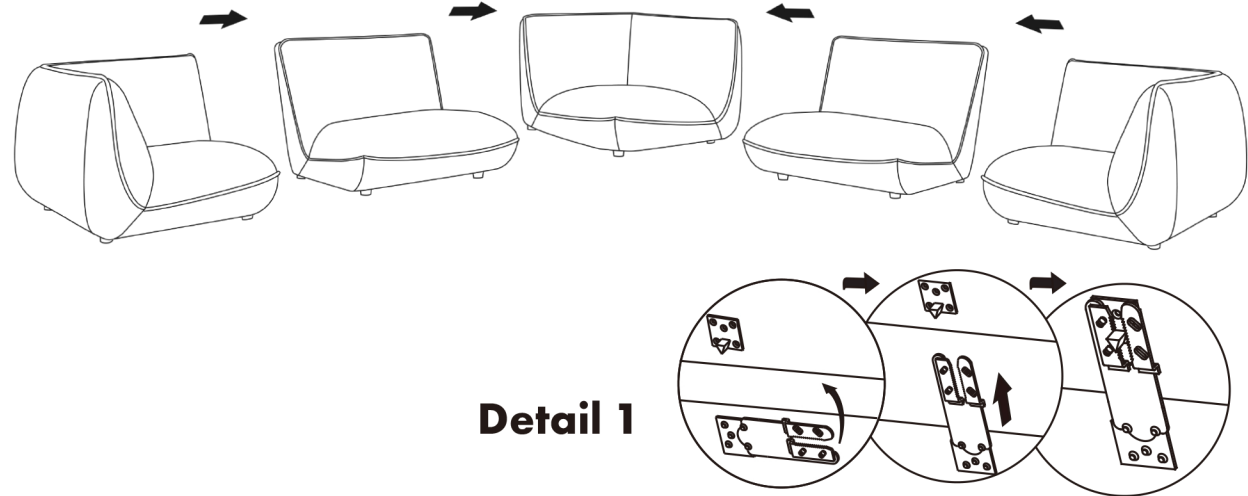

MOE'S

home collection

ASSEMBLY INSTRUCTIONS.

ZEPPELIN CLASSIC L MODULAR SECTIONAL SALT STONE WHITE

KQ-1021-18

THANK YOU FOR YOUR PURCHASE!

PARTS AND HARDWARE.

STEP 1:

Use the connection joint to attach the sofa modules - see detail 1

STEP 2.

NOTES.

Thank you for purchasing this quality product! Be sure to check all packing material carefully for small part that may have come loose inside the carton during shipping.

CAUTION: The item is heavy, assembly should be performed by two people.