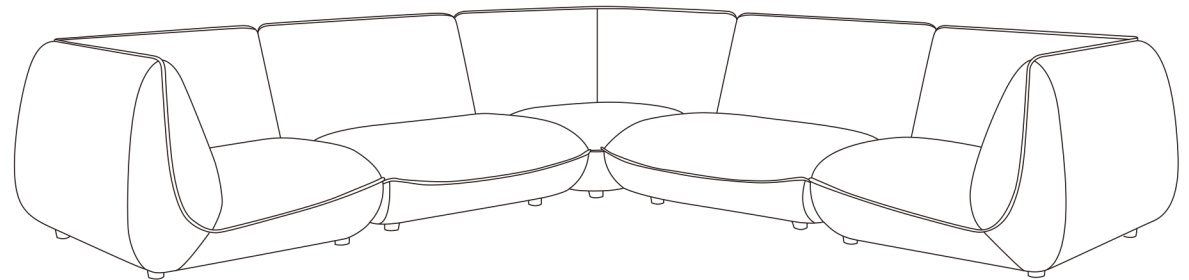

MOE'S

home collection

ASSEMBLY INSTRUCTIONS.

ZEPPELIN CLASSIC L MODULAR SECTIONAL SALT STONE WHITE

KQ-1021-18

THANK YOU FOR YOUR PURCHASE!

PARTS AND HARDWARE.

STEP 1:

Use the connection joint to attach the sofa modules - see detail 1

STEP 2.

NOTES.

Thank you for purchasing this quality product! Be sure to check all packing material carefully for small part that may have come loose inside the carton during shipping.