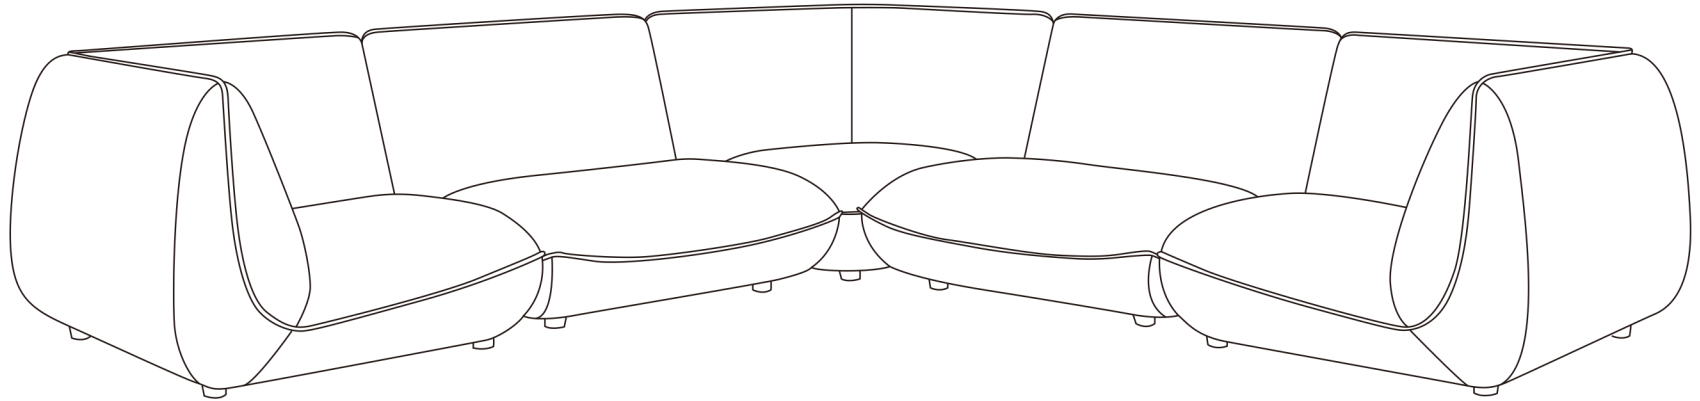

MOE'S

home collection

ASSEMBLY INSTRUCTIONS.

ZEPPELIN CLASSIC L MODULAR SECTIONAL SALT STONE WHITE

KQ-1021-18

THANK YOU FOR YOUR PURCHASE!

PARTS AND HARDWARE.

STEP 1:

Use the connection joint to attach the sofa modules - see detail 1

STEP 2.

NOTES.

Thank you for purchasing this quality product! Be sure to check all packing material carefully for small part that may have come loose inside the carton during shipping.

CAUTION: The item is heavy, assembly should be performed by two people.