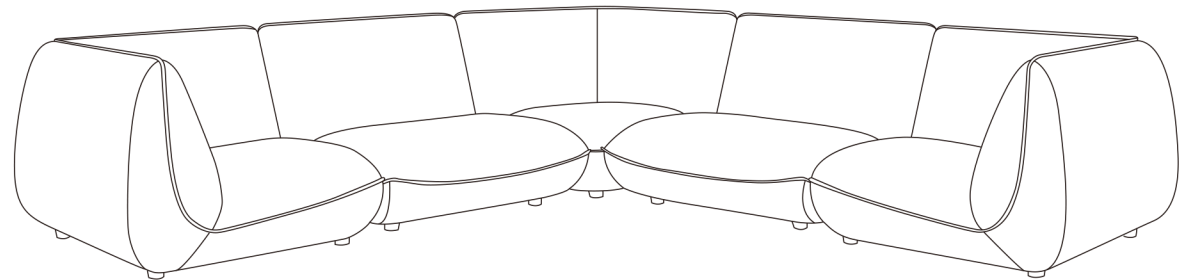

MOE'S

home collection

ASSEMBLY INSTRUCTIONS.

ZEPPELIN CLASSIC L MODULAR LEATHER SECTIONAL TOASTED HICKORY

KQ-1020-03

THANK YOU FOR YOUR PURCHASE!

PARTS AND HARDWARE.

STEP 1:

Use the connection joint to attach the sofa modules - see detail 1

STEP 2.

NOTES.

Thank you for purchasing this quality product! Be sure to check all packing material carefully for small part that may have come loose inside the carton during shipping.