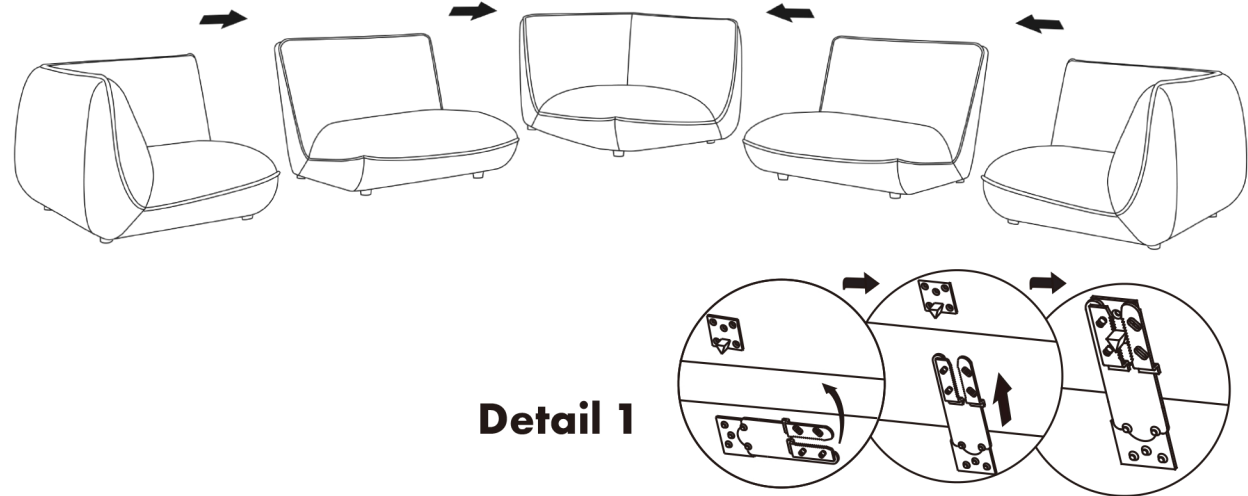

MOE'S

home collection

ASSEMBLY INSTRUCTIONS.

ZEPPELIN CLASSIC L MODULAR LEATHER SECTIONAL TOASTED HICKORY

KQ-1020-03

THANK YOU FOR YOUR PURCHASE!

PARTS AND HARDWARE.

STEP 1:

Use the connection joint to attach the sofa modules - see detail 1

STEP 2.

NOTES.

Thank you for purchasing this quality product! Be sure to check all packing material carefully for small part that may have come loose inside the carton during shipping.

CAUTION: The item is heavy, assembly should be performed by two people.