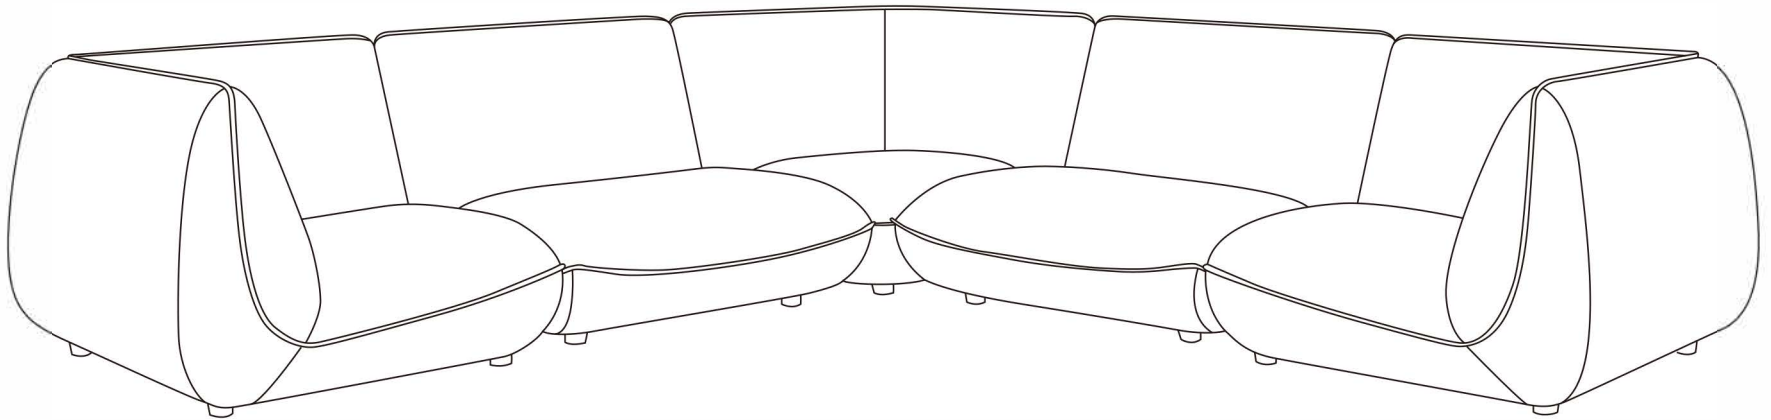

MOE'S

home collection

ASSEMBLY INSTRUCTIONS.

ZEPPELIN CLASSIC L MODULAR LEATHER SECTIONAL TOASTED HICKORY

KQ-1020-03

THANK YOU FOR YOUR PURCHASE!

PARTS AND HARDWARE.

STEP 1:

Use the connection joint to attach the sofa modules - see detail 1

STEP 2.

NOTES.

Thank you for purchasing this quality product! Be sure to check all packing material carefully for small part that may have come loose inside the carton during shipping.

CAUTION: The item is heavy, assembly should be performed by two people.