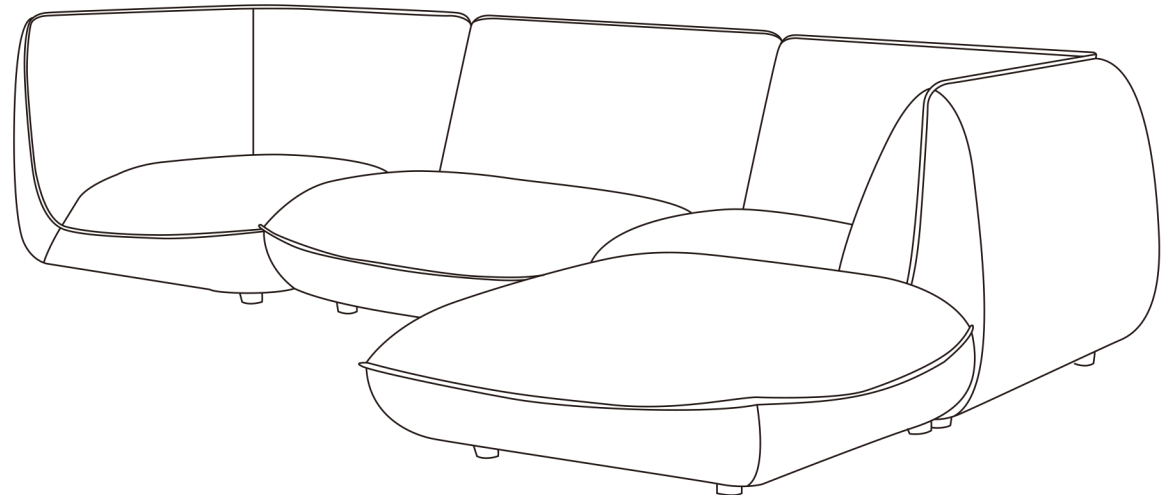

MOE'S

home collection

ASSEMBLY INSTRUCTIONS.

ZEPPELIN LOUNGE MODULAR SECTIONAL SALT STONE WHITE

KQ-1019-18

THANK YOU FOR YOUR PURCHASE!

PARTS AND HARDWARE.

STEP 1:

Use the connection joint to attach the sofa modules - see detail 1

STEP 2.

NOTES.

Thank you for purchasing this quality product! Be sure to check all packing material carefully for small part that may have come loose inside the carton during shipping.

CAUTION: The item is heavy, assembly should be performed by two people.