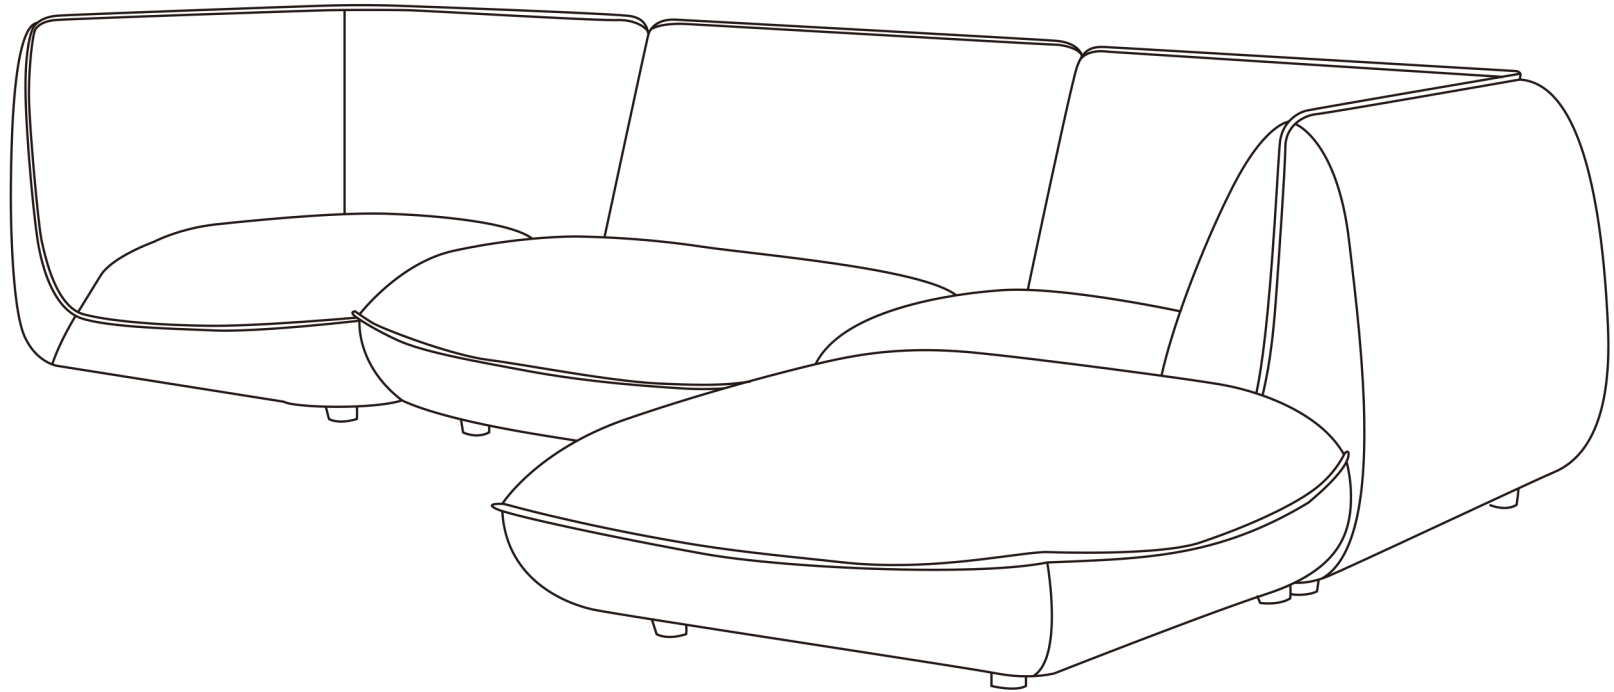

MOE'S

home collection

ASSEMBLY INSTRUCTIONS.

ZEPPELIN LOUNGE MODULAR SECTIONAL SALT STONE WHITE

KQ-1019-18

THANK YOU FOR YOUR PURCHASE!

PARTS AND HARDWARE.

STEP 1:

Use the connection joint to attach the sofa modules - see detail 1

STEP 2.

NOTES.

Thank you for purchasing this quality product! Be sure to check all packing material carefully for small part that may have come loose inside the carton during shipping.

CAUTION: The item is heavy, assembly should be performed by two people.