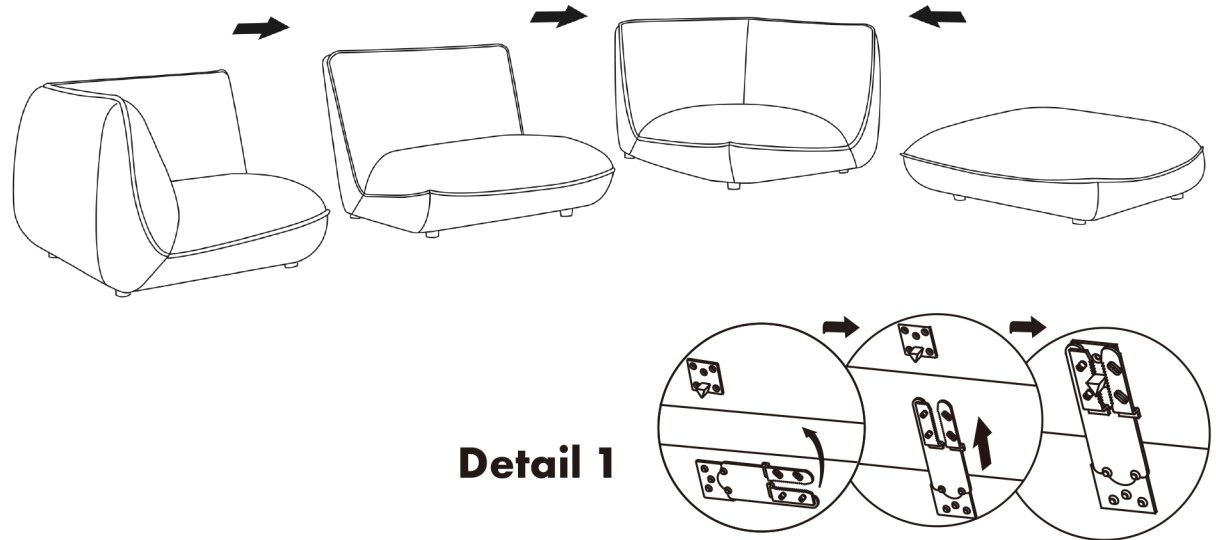

MOE'S

home collection

ASSEMBLY INSTRUCTIONS.

ZEPPELIN LOUNGE MODULAR SECTIONAL SALT STONE WHITE

KQ-1019-18

THANK YOU FOR YOUR PURCHASE!

PARTS AND HARDWARE.

STEP 1:

Use the connection joint to attach the sofa modules - see detail 1

STEP 2.

NOTES.

Thank you for purchasing this quality product! Be sure to check all packing material carefully for small part that may have come loose inside the carton during shipping.

CAUTION: The item is heavy, assembly should be performed by two people.