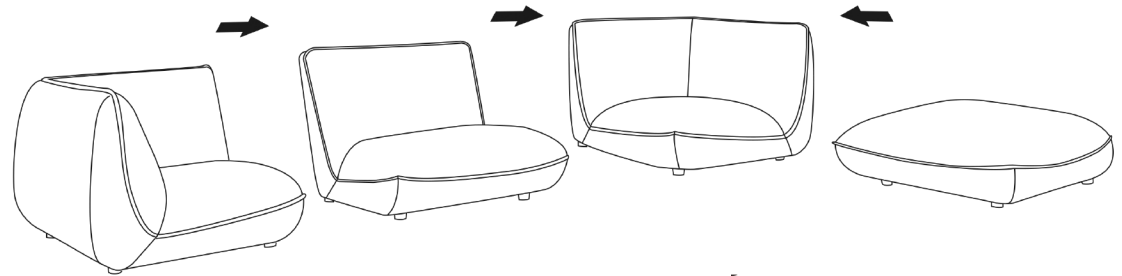

MOE'S

home collection

ASSEMBLY INSTRUCTIONS.

ZEPPELIN LOUNGE MODULAR SECTIONAL SPECKLED PUMICE

KQ-1019-15

THANK YOU FOR YOUR PURCHASE!

PARTS AND HARDWARE.

STEP 1:

Use the connection joint to attach the sofa modules - see detail 1

Detail 1

STEP 2.

NOTES.

Thank you for purchasing this quality product! Be sure to check all packing material carefully for small part that may have come loose inside the carton during shipping.