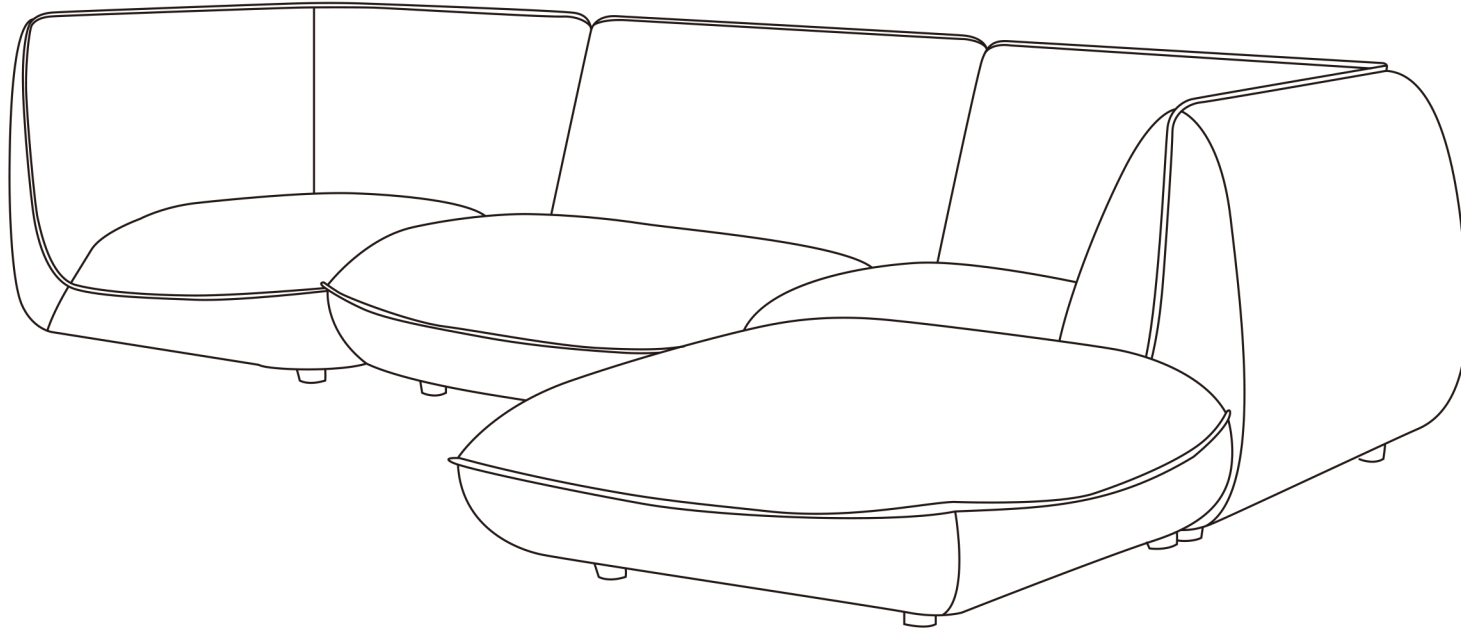

MOE'S

home collection

ASSEMBLY INSTRUCTIONS.

ZEPPELIN LOUNGE MODULAR SECTIONAL SPECKLED PUMICE

KQ-1019-15

THANK YOU FOR YOUR PURCHASE!

PARTS AND HARDWARE.

STEP 1:

Use the connection joint to attach the sofa modules - see detail 1

Detail 1

STEP 2.

NOTES.

Thank you for purchasing this quality product! Be sure to check all packing material carefully for small part that may have come loose inside the carton during shipping.

CAUTION: The item is heavy, assembly should be performed by two people.