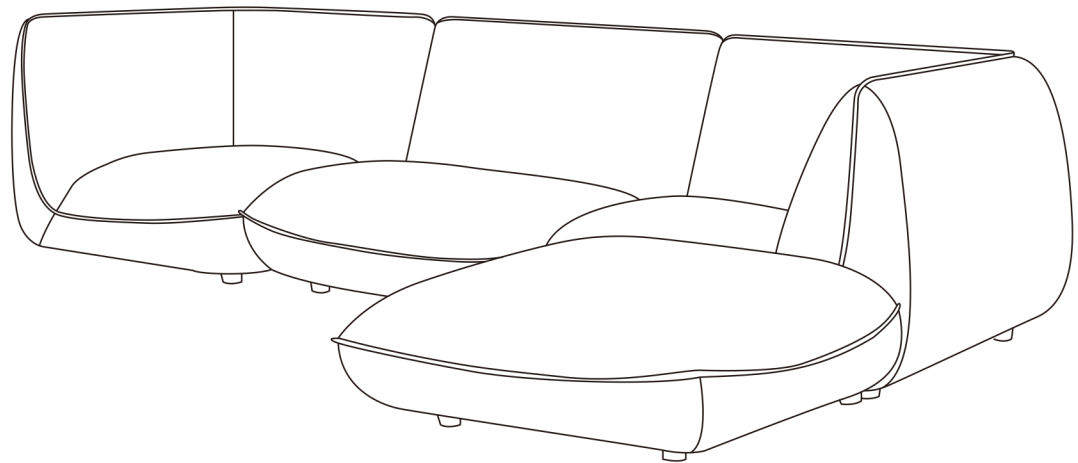

MOE'S

home collection

ASSEMBLY INSTRUCTIONS.

ZEPPELIN LOUNGE MODULAR SECTIONAL SPECKLED PUMICE

KQ-1019-15

THANK YOU FOR YOUR PURCHASE!

PARTS AND HARDWARE.

STEP 1:

Use the connection joint to attach the sofa modules - see detail 1

Detail 1

STEP 2.

NOTES.

Thank you for purchasing this quality product! Be sure to check all packing material carefully for small part that may have come loose inside the carton during shipping.

CAUTION: The item is heavy, assembly should be performed by two people.