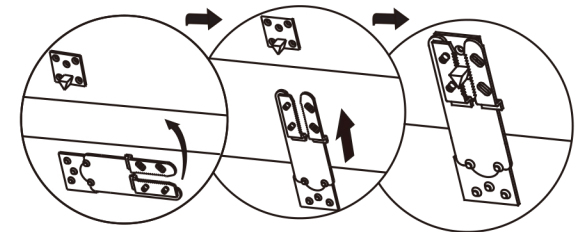

MOE'S

home collection

ASSEMBLY INSTRUCTIONS.

ZEPPELIN LOUNGE MODULAR SECTIONAL SPECKLED PUMICE

KQ-1019-15

THANK YOU FOR YOUR PURCHASE!

PARTS AND HARDWARE.

STEP 1:

Use the connection joint to attach the sofa modules - see detail 1

Detail 1

STEP 2.

NOTES.

Thank you for purchasing this quality product! Be sure to check all packing material carefully for small part that may have come loose inside the carton during shipping.