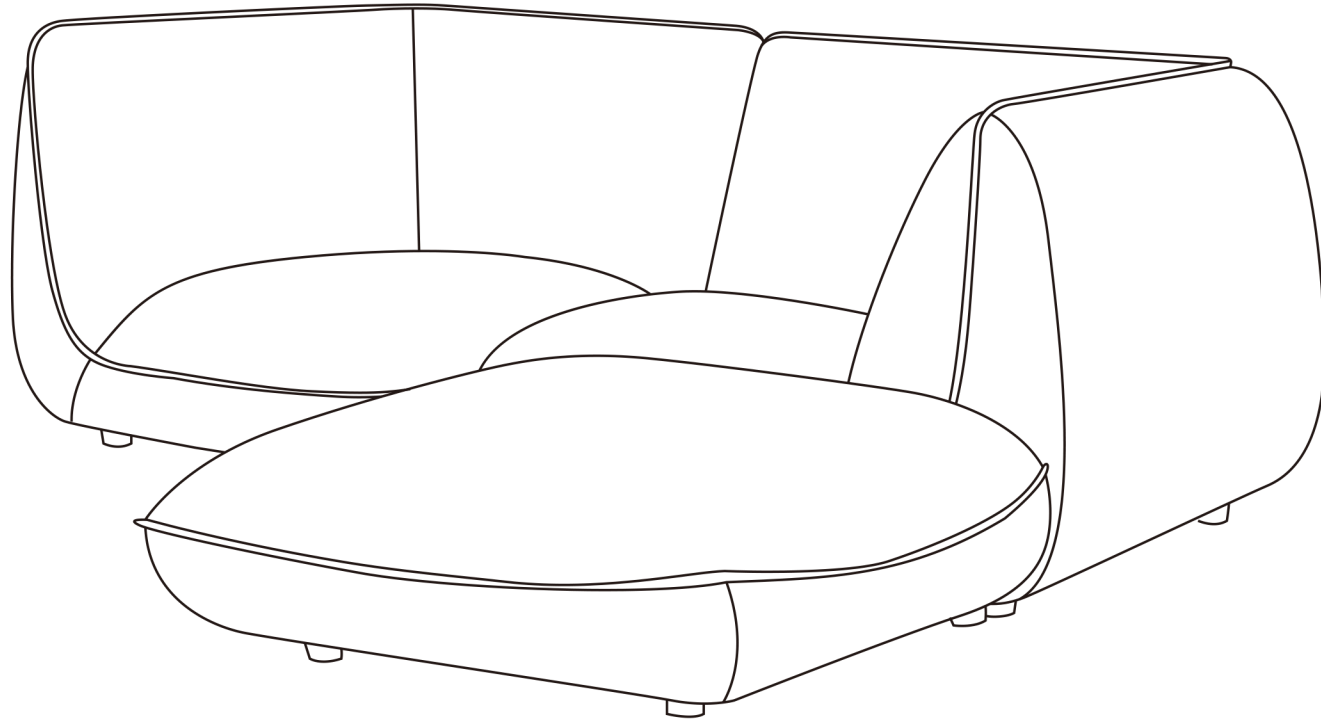

MOE'S

home collection

ASSEMBLY INSTRUCTIONS.

ZEPPELIN NOOK MODULAR SECTIONAL SALT STONE WHITE

KQ-1017-18

THANK YOU FOR YOUR PURCHASE!

PARTS AND HARDWARE.

STEP 1:

Use the connection joint to attach the sofa modules - see detail 1

STEP 2.

NOTES.

Thank you for purchasing this quality product! Be sure to check all packing material carefully for small part that may have come loose inside the carton during shipping.

CAUTION: The item is heavy, assembly should be performed by two people.