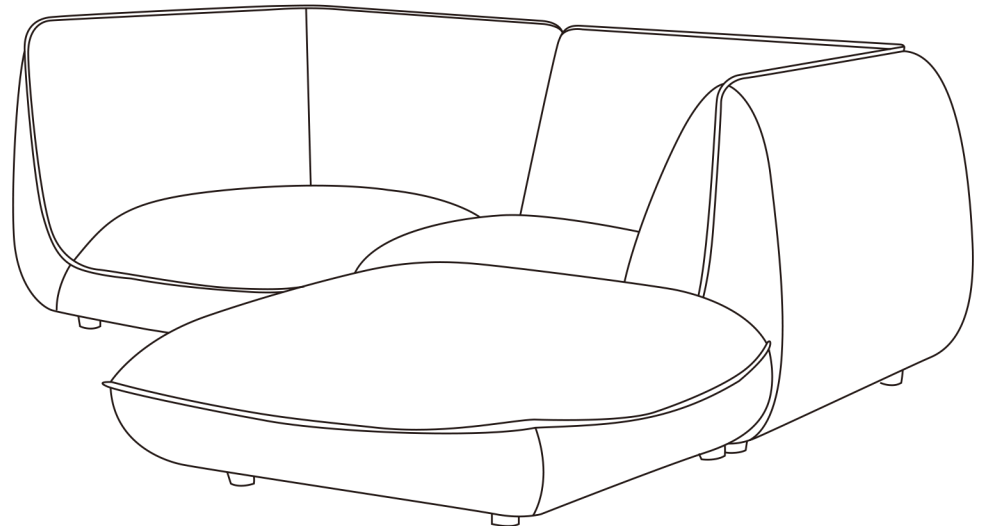

MOE'S

home collection

ASSEMBLY INSTRUCTIONS.

ZEPPELIN NOOK MODULAR SECTIONAL SALT STONE WHITE

KQ-1017-18

THANK YOU FOR YOUR PURCHASE!

PARTS AND HARDWARE.

STEP 1:

Use the connection joint to attach the sofa modules - see detail 1

STEP 2.

NOTES.

Thank you for purchasing this quality product! Be sure to check all packing material carefully for small part that may have come loose inside the carton during shipping.

CAUTION: The item is heavy, assembly should be performed by two people.