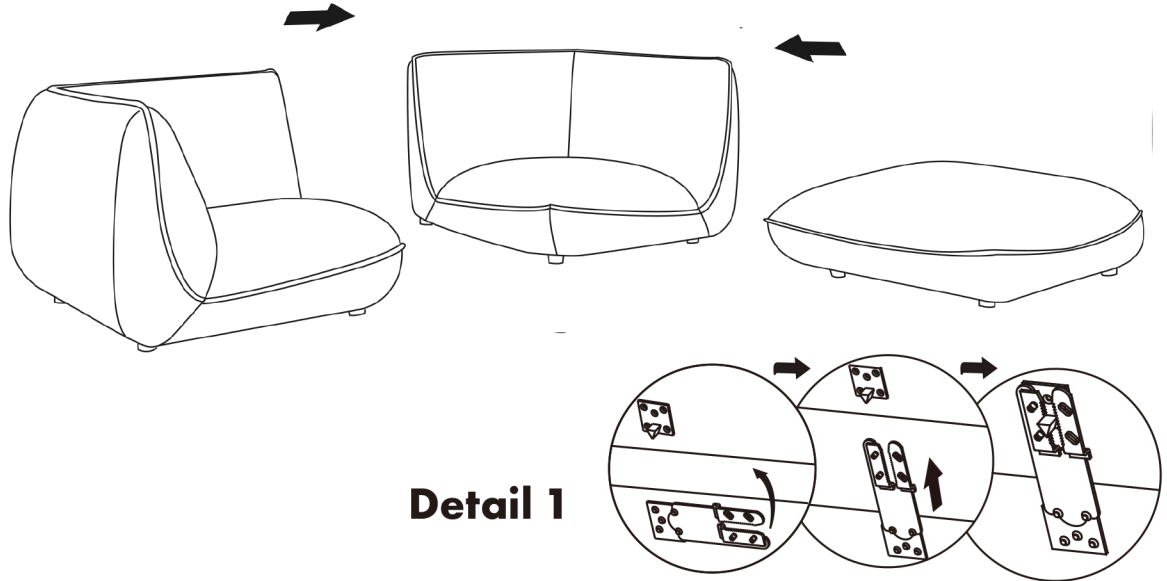

MOE'S

home collection

ASSEMBLY INSTRUCTIONS.

ZEPPELIN NOOK MODULAR SECTIONAL SALT STONE WHITE

KQ-1017-18

THANK YOU FOR YOUR PURCHASE!

PARTS AND HARDWARE.

STEP 1:

Use the connection joint to attach the sofa modules - see detail 1

STEP 2.

NOTES.

Thank you for purchasing this quality product! Be sure to check all packing material carefully for small part that may have come loose inside the carton during shipping.