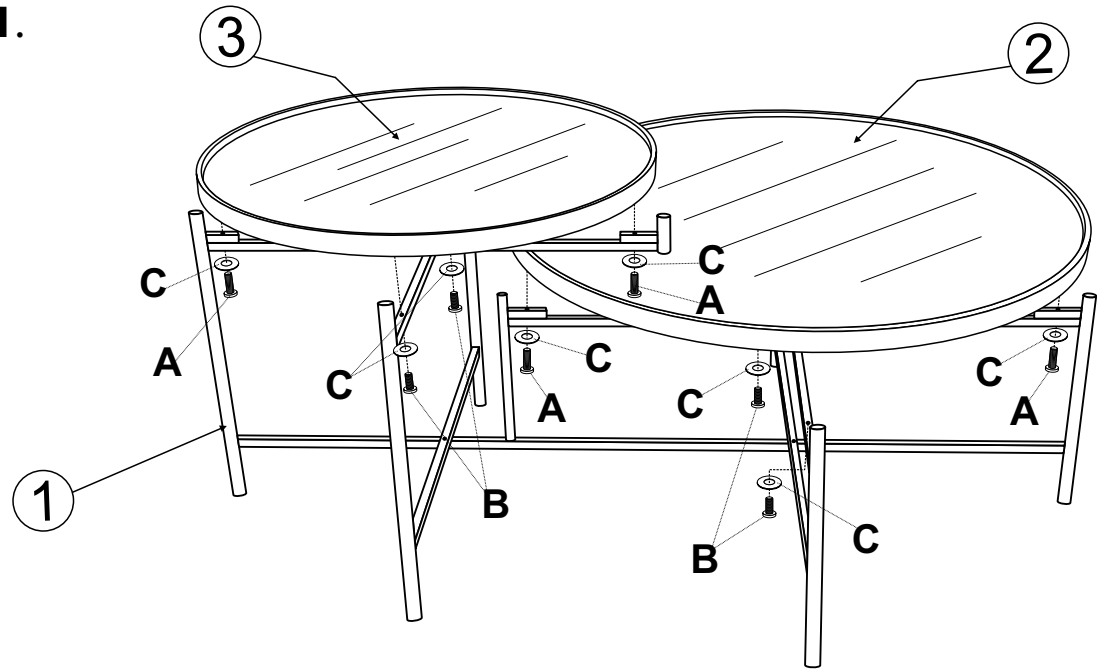

MOE'S

home collection

ASSEMBLY INSTRUCTIONS.

ECLIPSE COFFEE TABLE

KK-1024-02

THANK YOU FOR YOUR PURCHASE!

PARTS AND HARDWARE.

NOTES.

Thank you for purchasing this quality product! Be sure to check all packing material carefully for small part that may have come loose inside the carton during shipping.

CAUTION: The item is heavy, assembly should be performed by two people.

STEP 1.

STEP 2.