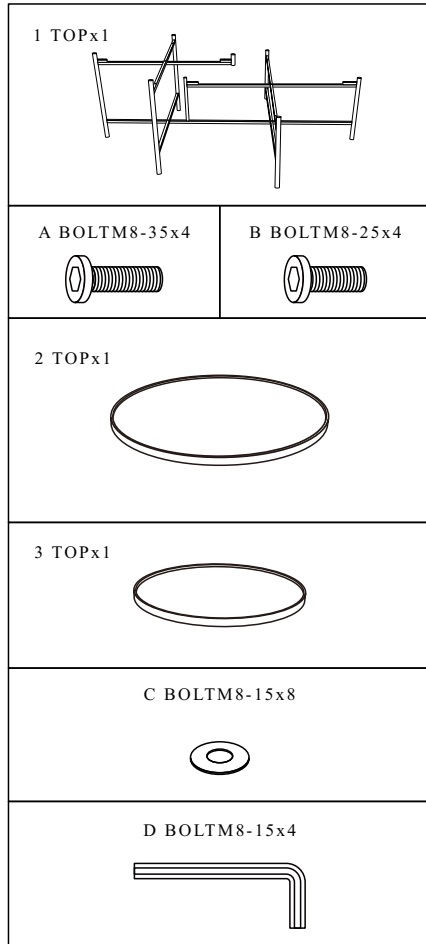

MOE'S

home collection

ASSEMBLY INSTRUCTIONS.

ECLIPSE COFFEE TABLE

KK-1024-02

THANK YOU FOR YOUR PURCHASE!

PARTS AND HARDWARE.

NOTES.

Thank you for purchasing this quality product! Be sure to check all packing material carefully for small part that may have come loose inside the carton during shipping.

CAUTION: The item is heavy, assembly should be performed by two people.

STEP 1.

STEP 2.