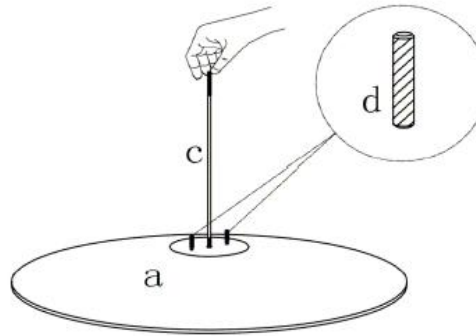

PARTS AND HARDWARE.

ø965*95mm

b x 1

ø428*285mm

b x 1

M10*320mm

C x 1

ø10*30mm

d x 2

M10

e x 1

ø12*ø25*1.0mm

f x 1

g x 1

h x 4

NOTES.

Thank you for purchasing this quality product! Be sure to check all packing material carefully for small part that may have come loose inside the carton during shipping

CAUTION: The item is heavy, assembly should be performed by two people.

STEP 1.