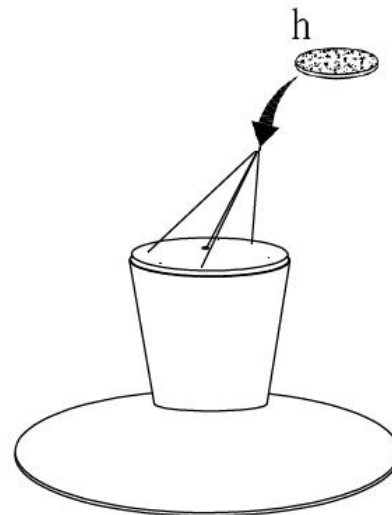

MOE'S

home collection

ASSEMBLY INSTRUCTIONS.

OTAGO COFFEE TABLE WHITE

KC-1030-18

THANK YOU FOR YOUR PURCHASE!

PARTS AND HARDWARE.

ø965*95mm

e x 1

ø12*ø25*1.0mm

f x 1

g x 1

h x 4

NOTES.

Thank you for purchasing this quality product! Be sure to check all packing material carefully for small part that may have come loose inside the carton during shipping

CAUTION: The item is heavy, assembly should be performed by two people.

STEP 1.

STEP 2.

STEP 3.

STEP 4.