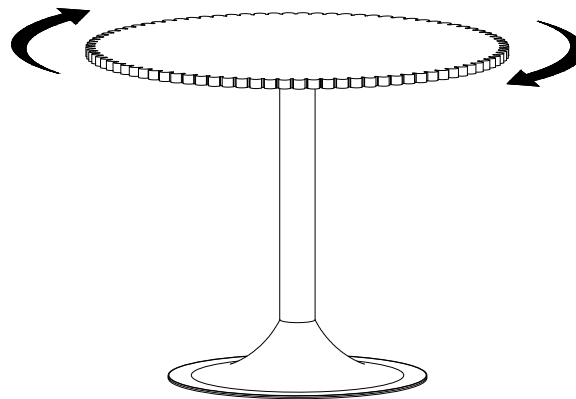

PARTS AND HARDWARE.

(A) Top , 1x 	(B) Base, 1x 	(C) Mid-Base
(D) Allen Key 1/2 inch 	(E) Socket Head Bolt 15x115mm 	(F) Spring washer (14mm)

STEP 1.

STEP 2.

STEP 3.

STEP 4.

NOTES.

Thank you for purchasing this quality product! Be sure to check all packing material carefully for small part that may have come loose inside the carton during shipping.

CAUTION: The item is heavy, assembly should be performed by two people.