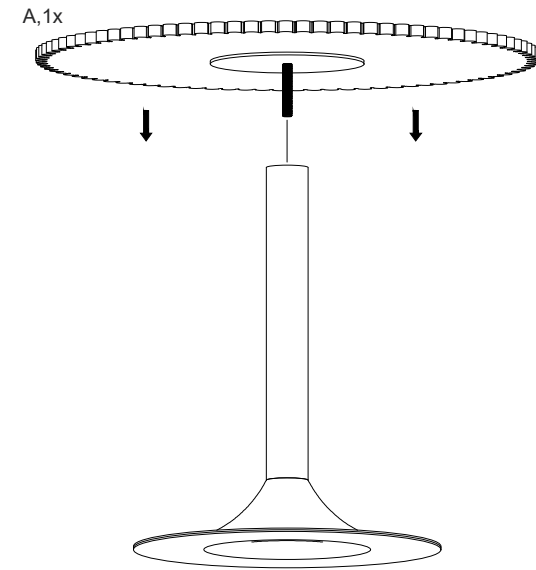

PARTS AND HARDWARE.

(A) Top , 1x 	(B) Base, 1x 	(C) Mid-Base
(D) Allen Key 1/2 inch 	(E) Socket Head Bolt 15x115mm 	(F) Spring washer (14mm)

STEP 1.

STEP 2.

STEP 3.

STEP 4.

NOTES.

Thank you for purchasing this quality product! Be sure to check all packing material carefully for small part that may have come loose inside the carton during shipping.

CAUTION: The item is heavy, assembly should be performed by two people.