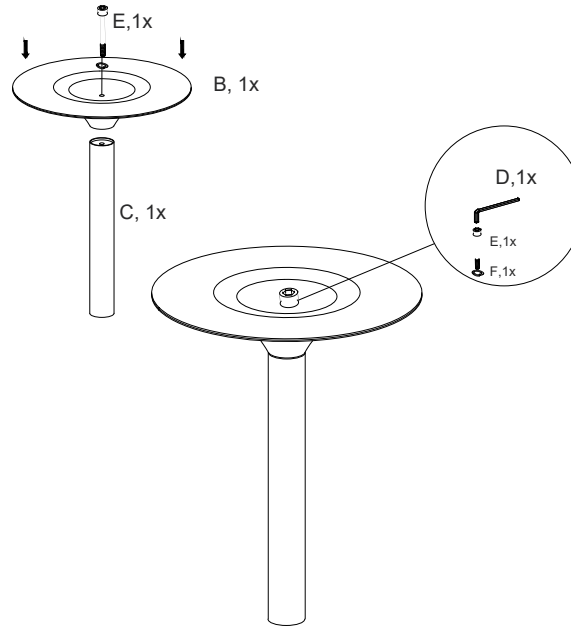

PARTS AND HARDWARE.

(A) Top , 1x 	(B) Base, 1x 	(C) Mid-Base
(D) Allen Key 1/2 inch 	(E) Socket Head Bolt 15x115mm 	(F) Spring washer (14mm)

STEP 1.