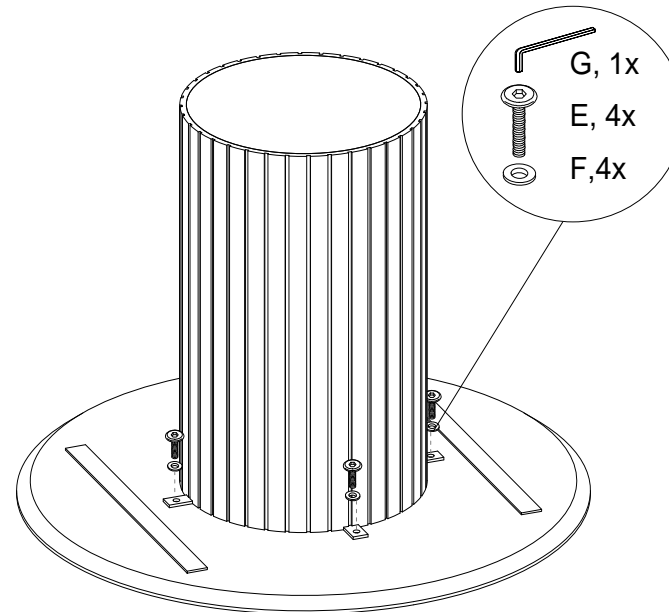

(B) Base, 1x

(C) Base Assembly Plate , 4x

(D) CSK Bolt, 4x

(20X8mm)

(E) JCB Bolt , 4x

(20X8mm)

(F) Washer, 4x

(8mm)

(G) Allen Key, 1x

(5mm)

STEP 1.

STEP 2.

STEP 3.

NOTES.

Thank you for purchasing this quality product! Be sure to check all packing material carefully for small part that may have come loose inside the carton during shipping.