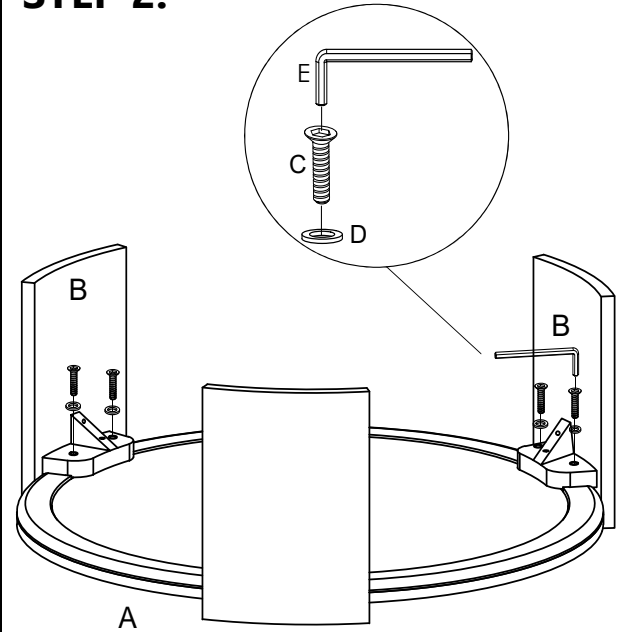

PARTS AND HARDWARE.

NOTES.

Thank you for purchasing this quality product! Be sure to check all packing material carefully for small part that may have come loose inside the carton during shipping.

CAUTION: The item is heavy, assembly should be performed by two people.

STEP 1.

STEP 2.

STEP 3.

STEP 4.