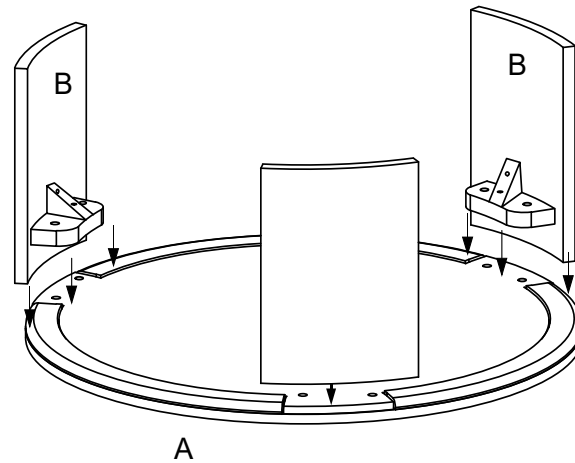

PARTS AND HARDWARE.

NOTES.

Thank you for purchasing this quality product! Be sure to check all packing material carefully for small part that may have come loose inside the carton during shipping.

CAUTION: The item is heavy, assembly should be performed by two people.

STEP 1.

STEP 2.

STEP 3.

STEP 4.