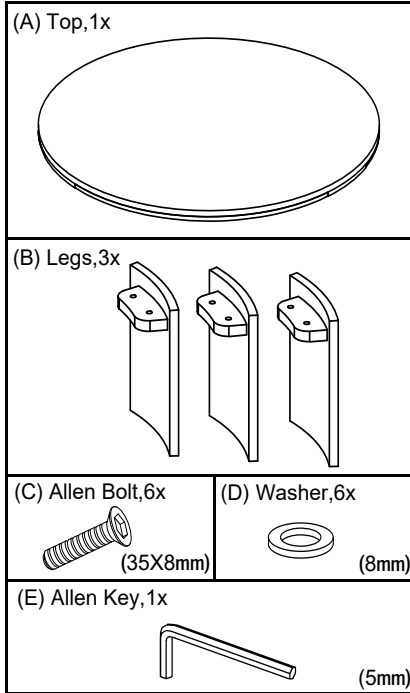

MOE'S

home collection

ASSEMBLY INSTRUCTIONS.

DALA COFFEE TABLE

JD-1037-18

THANK YOU FOR YOUR PURCHASE!

PARTS AND HARDWARE.

NOTES.

Thank you for purchasing this quality product! Be sure to check all packing material carefully for small part that may have come loose inside the carton during shipping.

CAUTION: The item is heavy, assembly should be performed by two people.