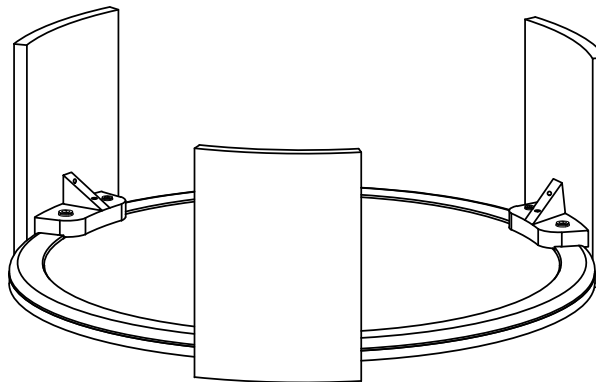

MOE'S

home collection

ASSEMBLY INSTRUCTIONS.

DALA COFFEE TABLE

JD-1037-18

THANK YOU FOR YOUR PURCHASE!

PARTS AND HARDWARE.

NOTES.

Thank you for purchasing this quality product! Be sure to check all packing material carefully for small part that may have come loose inside the carton during shipping.

CAUTION: The item is heavy, assembly should be performed by two people.

STEP 1.

STEP 2.

STEP 3.

STEP 4.