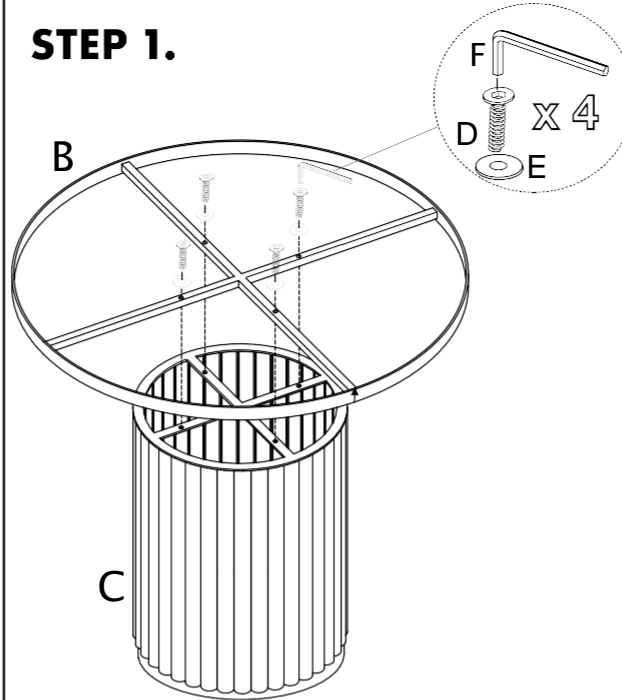

PARTS AND HARDWARE.

(A) MarbleTop, 1x

(B) Iron Ring, 1x

(C) Iron Drum, 1x

(D) Allen Bolt, 4x

(E) Washer, 4x

(F) Allen Key, 1x

NOTES.

Thank you for purchasing this quality product! Be sure to check all packing material carefully for small part that may have come loose inside the carton during shipping.

CAUTION: The item is heavy, assembly should be performed by two people.

STEP 1.