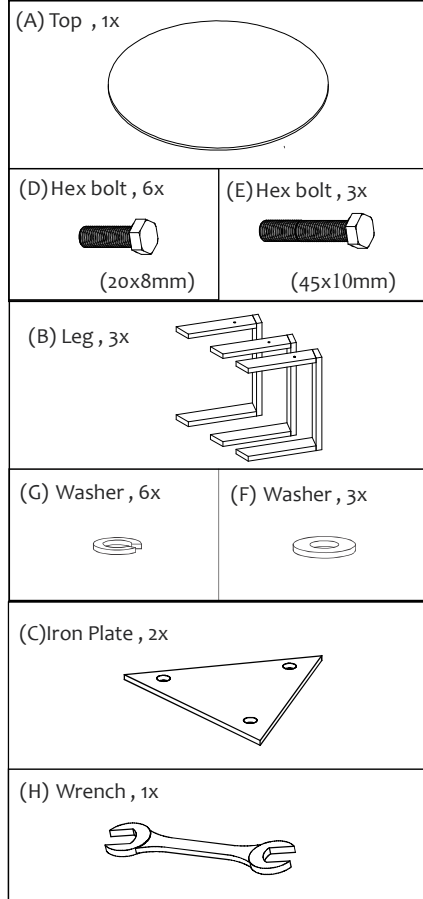

MOE'S

home collection

ASSEMBLY INSTRUCTIONS.

JINXX COFFEE TABLE CHARCOAL GREY

JD-1020-07

THANK YOU FOR YOUR PURCHASE!

PARTS AND HARDWARE.

NOTES.

Thank you for purchasing this quality product! Be sure to check all packing material carefully for small part that may have come loose inside the carton during shipping.

CAUTION: The item is heavy, assembly should be performed by two people.