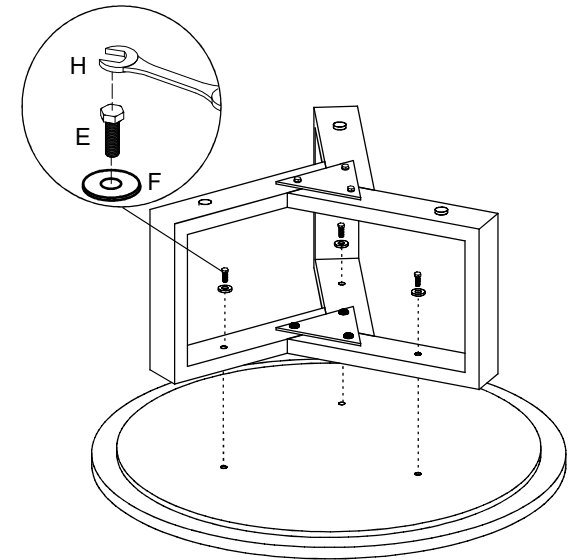

PARTS AND HARDWARE.

NOTES.

Thank you for purchasing this quality product! Be sure to check all packing material carefully for small part that may have come loose inside the carton during shipping.

CAUTION: The item is heavy, assembly should be performed by two people.

STEP 1.

STEP 2.

STEP 3.