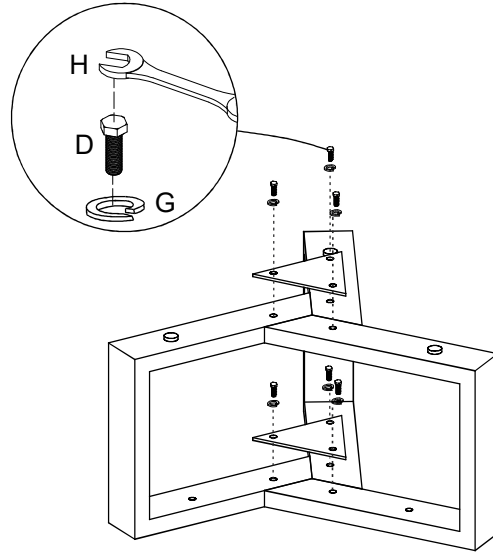

PARTS AND HARDWARE.

NOTES.

Thank you for purchasing this quality product! Be sure to check all packing material carefully for small part that may have come loose inside the carton during shipping.

CAUTION: The item is heavy, assembly should be performed by two people.

STEP 1.

STEP 2.

STEP 3.