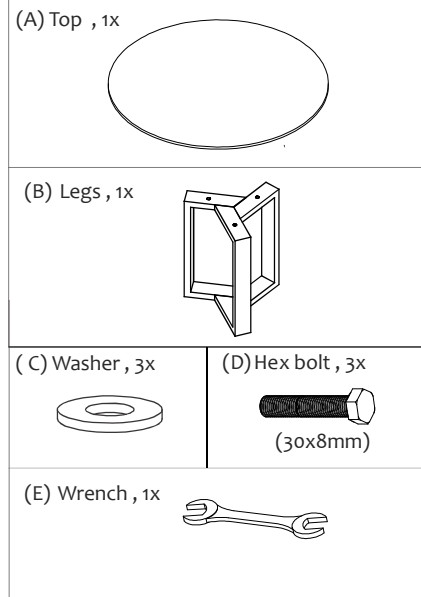

MOE'S

home collection

ASSEMBLY INSTRUCTIONS.

JINXX SIDE TABLE

JD-1019-18

THANK YOU FOR YOUR PURCHASE!

PARTS AND HARDWARE.

STEP 1.

STEP 2.

NOTES.

Thank you for purchasing this quality product! Be sure to check all packing material carefully for small part that may have come loose inside the carton during shipping.

CAUTION: The item is heavy, assembly should be performed by two people.