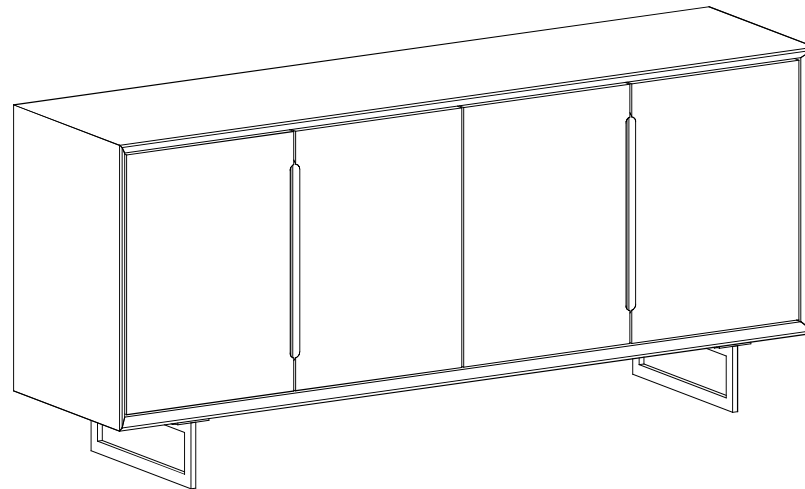

MOE'S

home collection

ASSEMBLY INSTRUCTIONS.

VIENNA SIDEBAORD

JD-1011-21

THANK YOU FOR YOUR PURCHASE!

PARTS AND HARDWARE.

STEP 1.

STEP 2.

STEP 3.

NOTES.

Thank you for purchasing this quality product! Be sure to check all packing material carefully for small part that may have come loose inside the carton during shipping.

CAUTION: The item is heavy, assembly should be performed by two people.