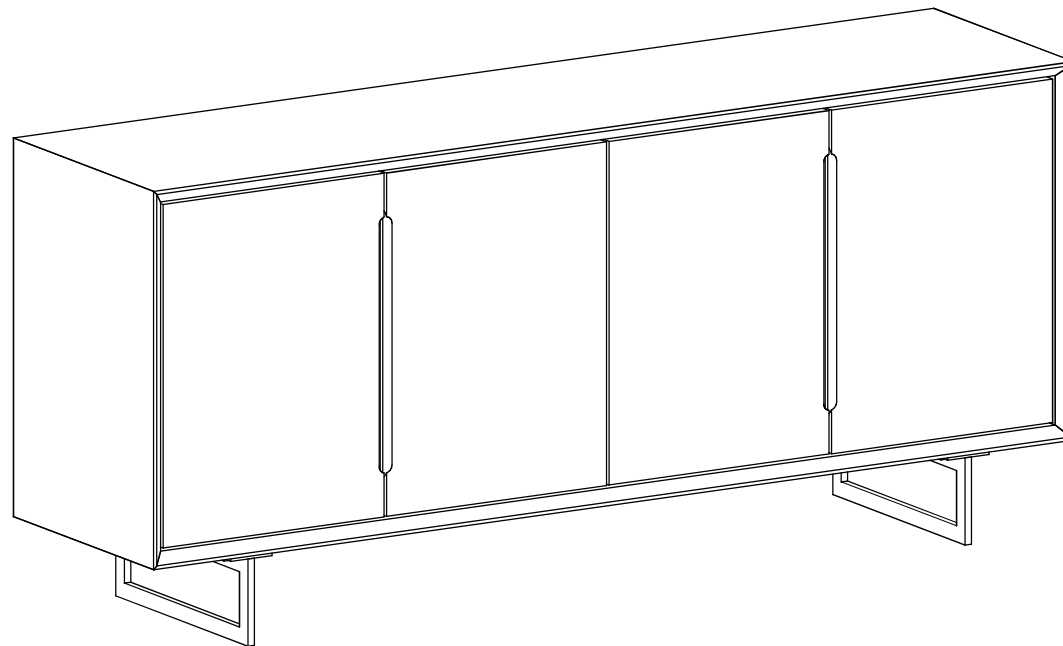

MOE'S

home collection

ASSEMBLY INSTRUCTIONS.

VIENNA SIDEBAORD

JD-1011-21

THANK YOU FOR YOUR PURCHASE!

PARTS AND HARDWARE.

STEP 1.

STEP 2.

STEP 3.

NOTES.

Thank you for purchasing this quality product! Be sure to check all packing material carefully for small part that may have come loose inside the carton during shipping.

CAUTION: The item is heavy, assembly should be performed by two people.