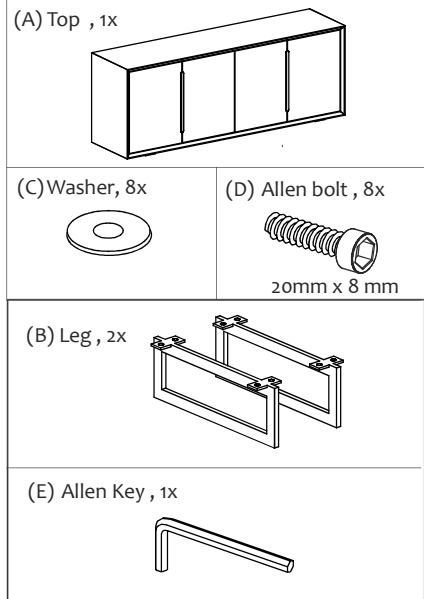

MOE'S

home collection

ASSEMBLY INSTRUCTIONS.

VIENNA SIDEBAORD

JD-1011-21

THANK YOU FOR YOUR PURCHASE!

PARTS AND HARDWARE.

STEP 1.

STEP 2.

STEP 3.

NOTES.

Thank you for purchasing this quality product! Be sure to check all packing material carefully for small part that may have come loose inside the carton during shipping.

CAUTION: The item is heavy, assembly should be performed by two people.