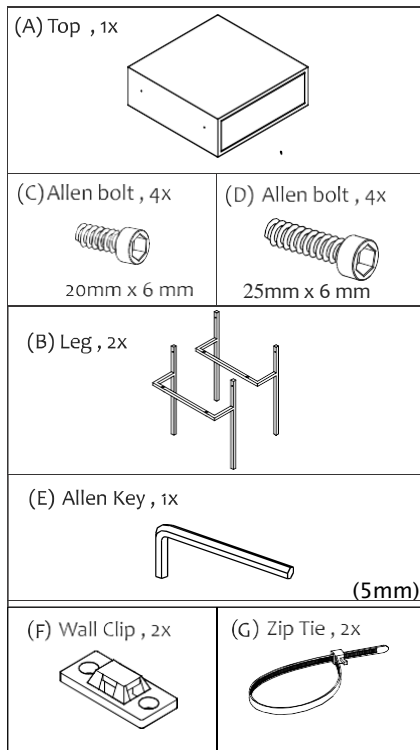

PARTS AND HARDWARE.