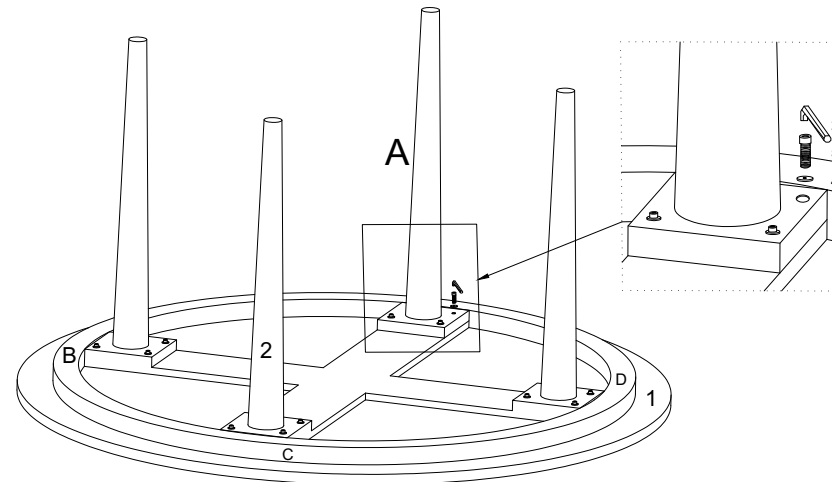

HARDWARE LIST

NO.	DESCRIPTION	IMAGE	QTY
(3)	ALLEN KEY 3MM		1
(4)	WASHER 5/20MM		16
(5)	ALLEN BOLT 5/16MM		16

NOTES.

Thank you for purchasing this quality product! Be sure to check all packing material carefully for small part that may have come loose inside the carton during shipping.

CAUTION: The item is Light weight assembly should be performed by one people.

STEP 1.

STEP 2