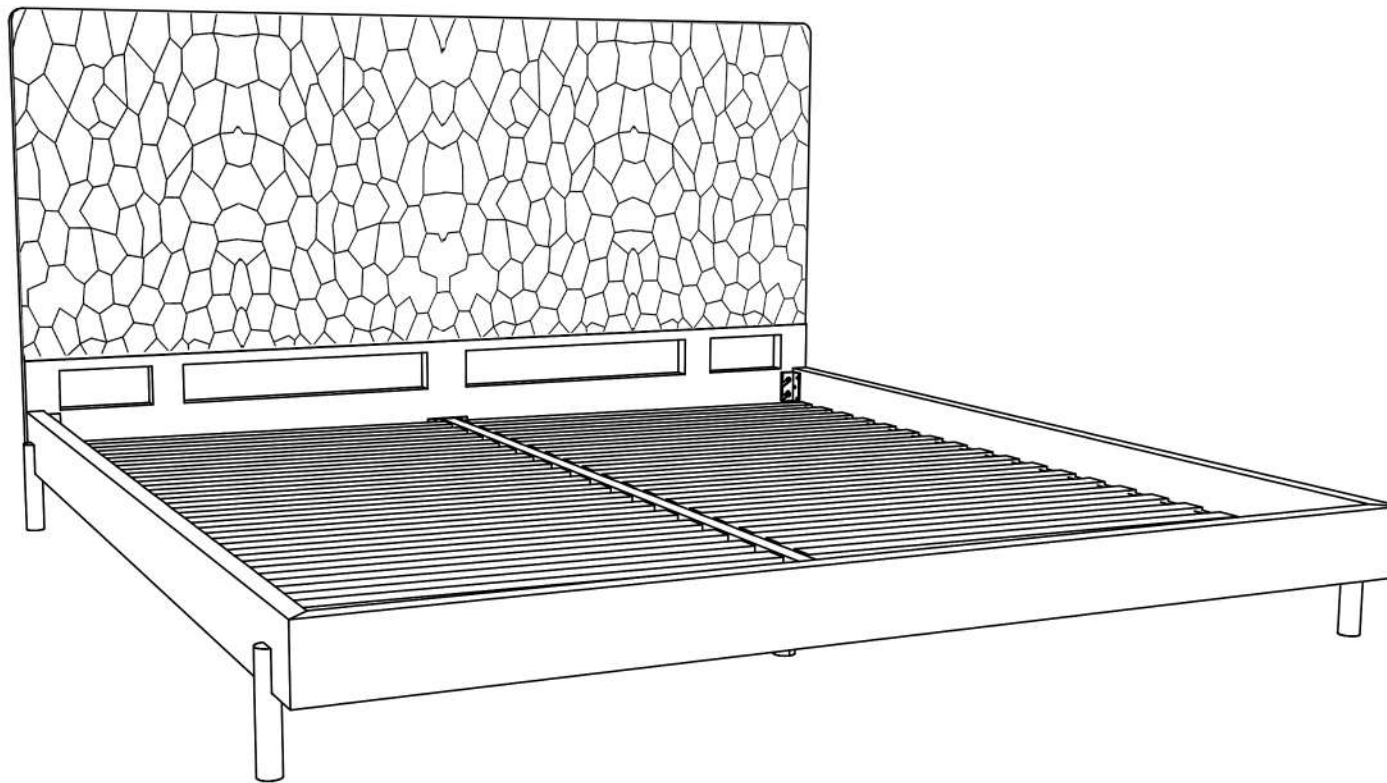

## ASSEMBLY INSTRUCTIONS.

MISAKI QUEEN BED NATURAL

GZ-1160-24-0

THANK YOU FOR YOUR PURCHASE!

### PARTS LIST

No.	DESCRIPTION	IMAGE	QTY
1.	BED HEAD		01
2.	SIDE RAILS		02
3.	BACK REST		01
4.	CENTER RAILS		01
5.	SLATS		02