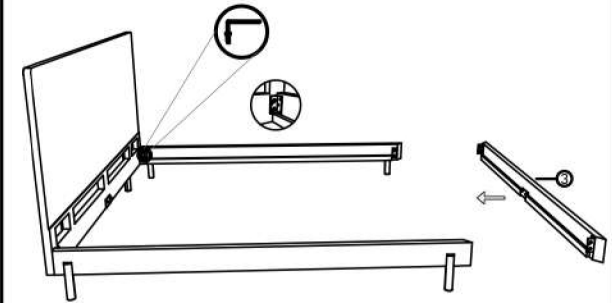

PARTS AND HARDWARE

PARTS LIST

No.	DESCRIPTION	IMAGE	QTY
1.	BED HEAD		01
2.	SIDE RAILS		02
3.	BACK REST		01
4.	CENTER RAILS		01
5.	SLATS		02

HARDWARE LIST

No.	DESCRIPTION	IMAGE	QTY
1.	ALLEN KEY (5 MM)		01

Thank you for purchasing this quality product ! Be sure to check all packing material carefully for small part that may have come loose inside the carton during shipping.

CAUTION: The item is heavy, assembly should be performed by two people.

STEP 1.

STEP 2.

STEP 3.

STEP 4.

STEP 5.