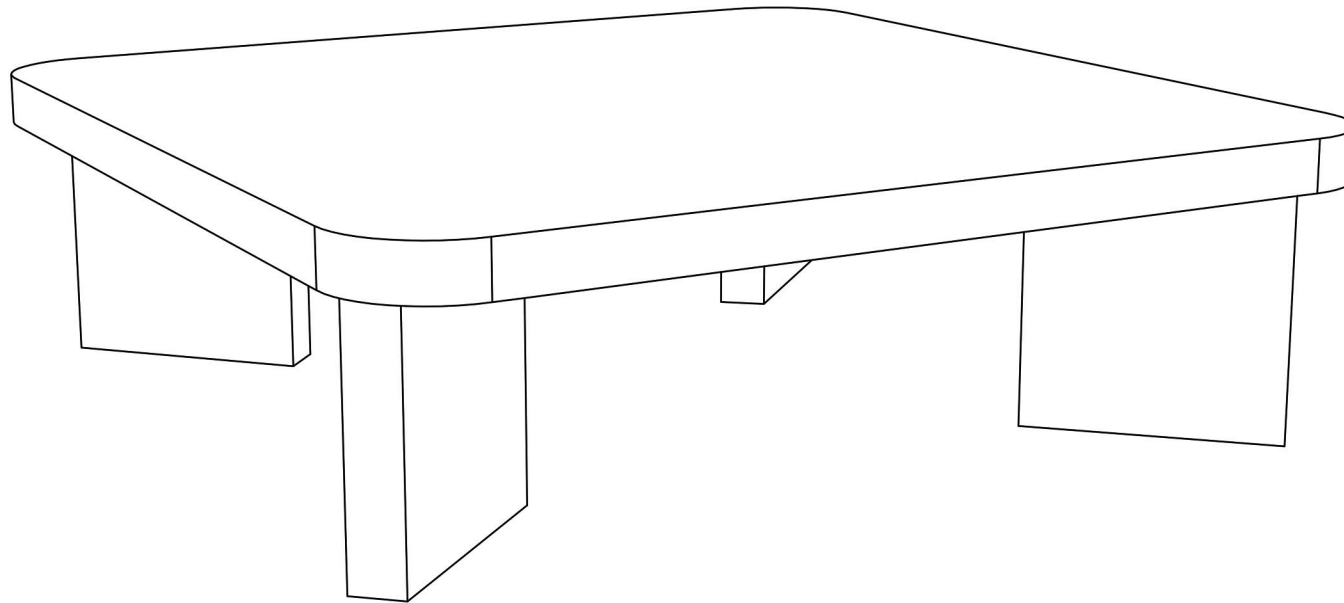

## **ASSEMBLY INSTRUCTIONS.**

OREGON SQUARE COFFEE TABLE BLONDE

**GZ-1155-21**

THANK YOU FOR YOUR PURCHASE!

### PARTS LIST

No.	DESCRIPTION	IMAGE	QTY
1.	TOP		01
2.	LEGS		04