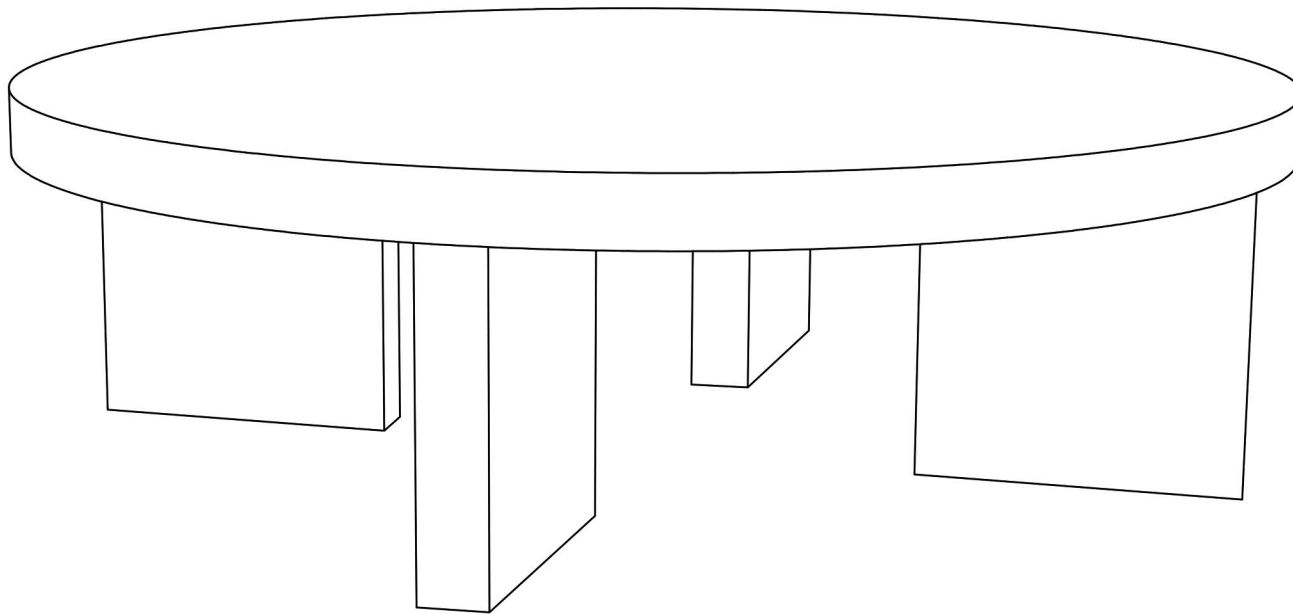

MOE'S

home collection

ASSEMBLY INSTRUCTIONS.

OREGON ROUND COFFEE TABLE BLONDE

GZ-1154-21

THANK YOU FOR YOUR PURCHASE!

PARTS AND HARDWARE.

PARTS LIST

No.	DESCRIPTION	IMAGE	QTY
1.	TOP		01
2.	LEGS		04

HARDWARE LIST

No.	DESCRIPTION	IMAGE	QTY
4.	ALLEN BOLT		16
5.	ALLEN KEY		01
6.	FLAT WASHER		16

NOTES.

Thank you for purchasing this quality product! Be sure to check all packing material carefully for small part that may have come loose inside the carton during shipping.