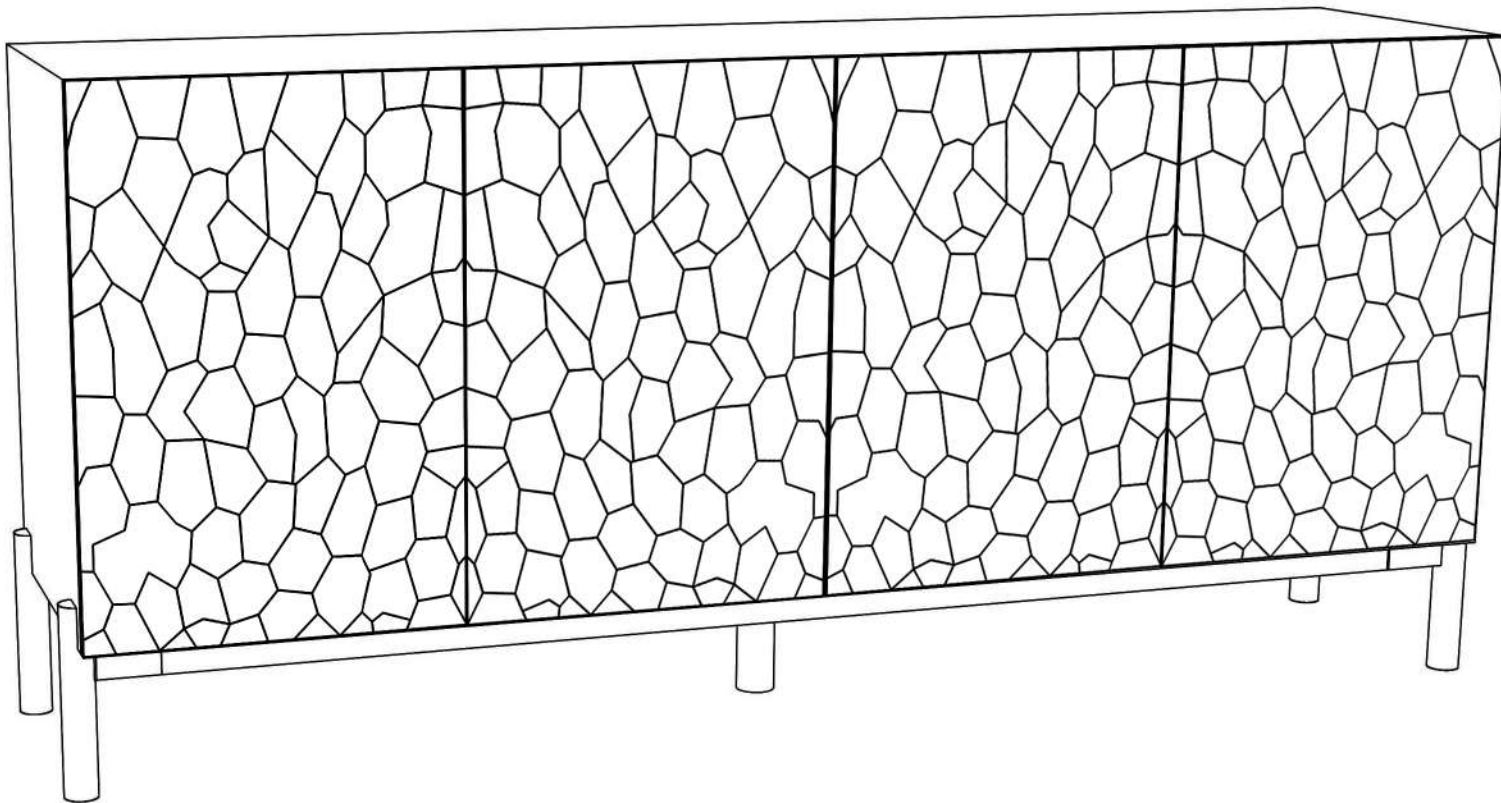

MOE'S

home collection

ASSEMBLY INSTRUCTIONS.

MISAKI OAK SIDEBOARD BLACK

GZ-1152-02

THANK YOU FOR YOUR PURCHASE!

PARTS AND HARDWARE.

PARTS LIST

No.	DESCRIPTION	IMAGE	QTY
1.	CABINET		01
2.	LEGS		02
3.	CENTER LEG		01

HARDWARE LIST

No.	DESCRIPTION	IMAGE	QTY
4.	ALLEN BOLT (6x50)		10
5.	ALLEN BOLT (6x35)		02
6.	ALLEN KEY		01
7.	FLAT WASHER		12

NOTES.