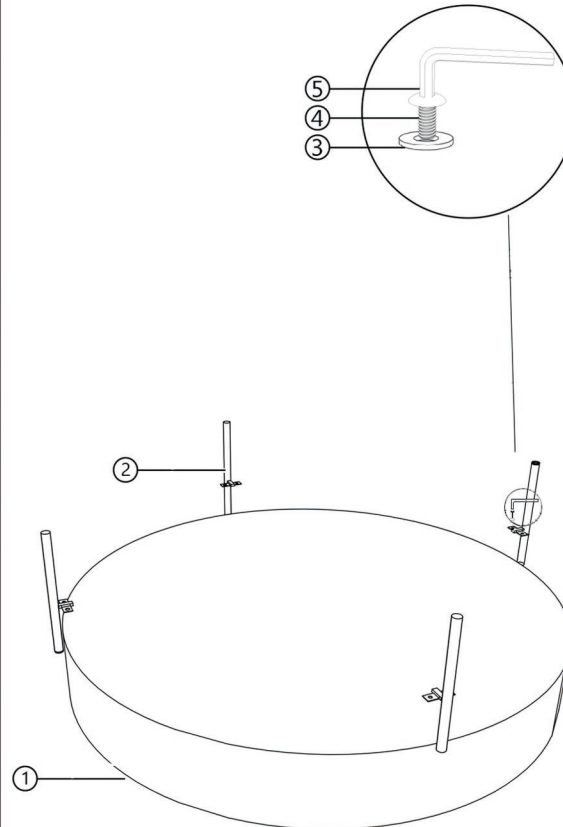

MOE'S

home collection

ASSEMBLY INSTRUCTIONS.

CHAMEAU COFFEE TABLE SMALL

GZ-1147-37

THANK YOU FOR YOUR PURCHASE!

PARTS AND HARDWARE.

PARTS LIST

No.	DESCRIPTION	IMAGE	QTY
1.	TOP		01
2.	LEGS		04

HARDWARE LIST

No.	DESCRIPTION	IMAGE	QTY
3.	FLAT WASHER (20X2 MM)		08
4.	ALLEN BOLT (6x20 MM)		08
5.	ALLEN KEY		01

NOTES.

Thank you for purchasing this quality product! Be sure to check all packing material carefully for small part that may have come loose inside the carton during shipping.

CAUTION: The item is heavy, assembly should be performed by two people.

STEP 1.

STEP 2.