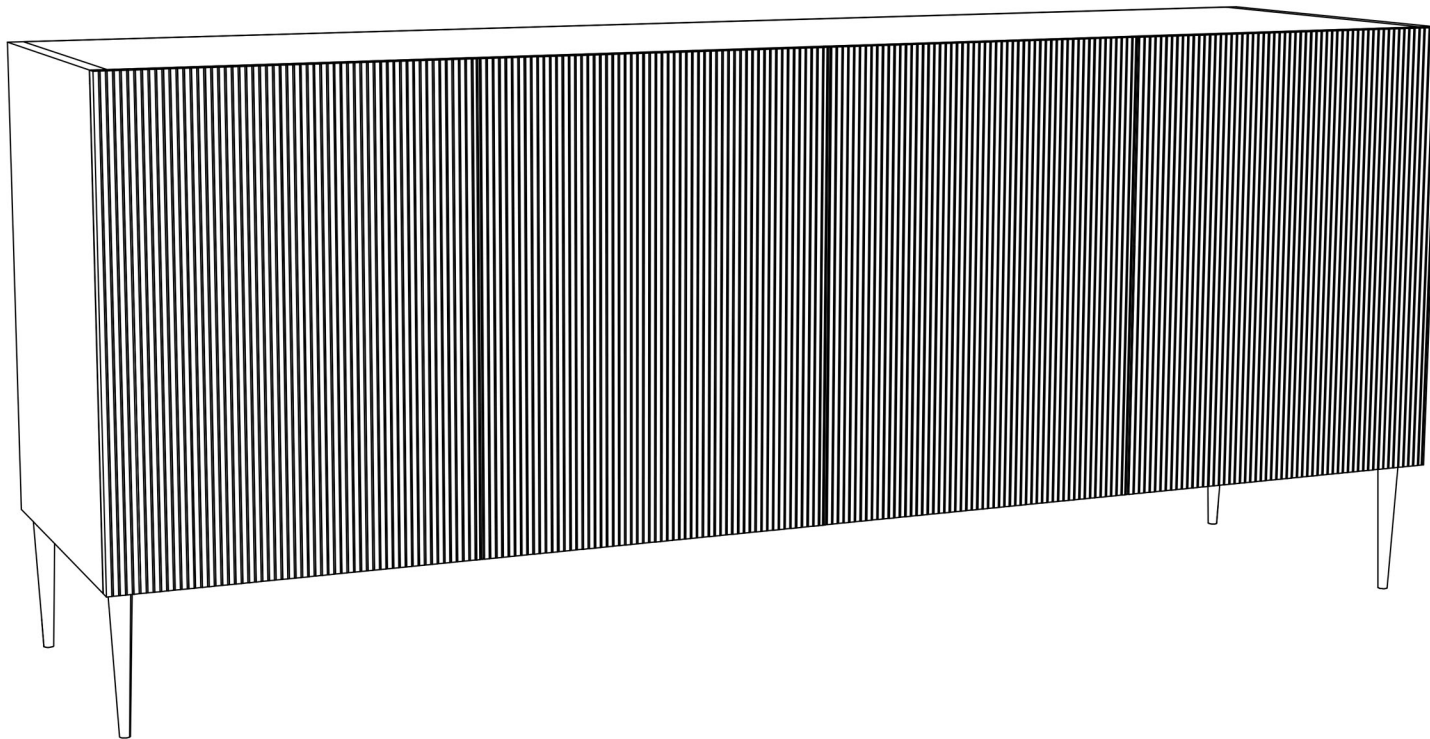

MOE'S

home collection

ASSEMBLY INSTRUCTIONS.

BROGAN SIDEBOARD

GZ-1146-51

THANK YOU FOR YOUR PURCHASE!

PARTS AND HARDWARE.

PARTS LIST

No.	DESCRIPTION	IMAGE	QTY
1.	CABINET		01
2.	LEGS		04

HARDWARE LIST

No.	DESCRIPTION	IMAGE	QTY
3.	ALLEN KEY BOLT		12
4.	FLAT WASHER		12
5.	ALLEN KEY		01

NOTES.

Thank you for purchasing this quality product! Be sure to check all packing material carefully for small part that may have come loose inside the carton during shipping.