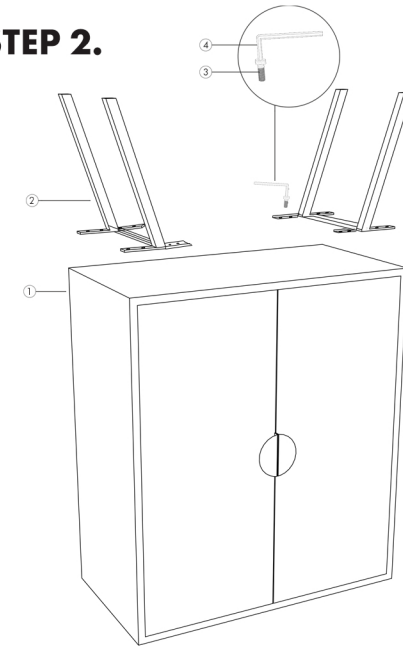

PARTS AND HARDWARE.

PARTS LIST

No.	DESCRIPTION	IMAGE	QTY
1.	WOODEN CABINET		01
2.	LEGS		02

HARDWARE LIST

No.	DESCRIPTION	IMAGE	QTY
3.	ALLEN BOLT		10
4.	ALLEN KEY		01

NOTES.

Thank you for purchasing this quality product! Be sure to check all packing material carefully for small part that may have come loose inside the carton during shipping.

CAUTION: The item is heavy, assembly should be performed by two people.

STEP 1.

STEP 2.

STEP 3.