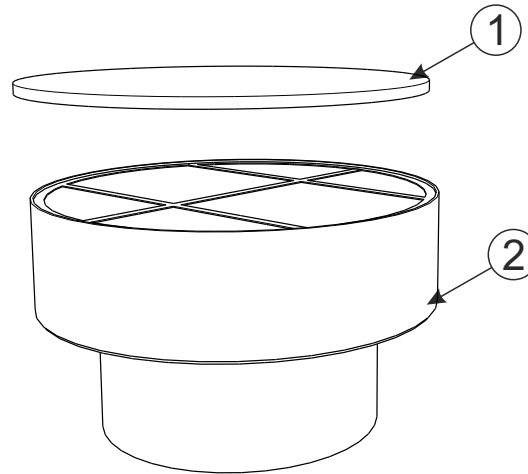

MOE'S

h o m e c o l l e c t i o n

ASSEMBLY INSTRUCTIONS.

Dado Coffee Table

GZ-1022-18

THANK YOU FOR YOUR PURCHASE!

PARTS AND HARDWARE.

1 Marble Top x 1

2 Metal Base x 1

NOTES.

Thank you for purchasing this quality product! Be sure to check all packing material carefully for small part that may have come loose inside the carton during shipping.

CAUTION: The item is heavy, assembly should be performed by two people.

STEP 1.

STEP 2.