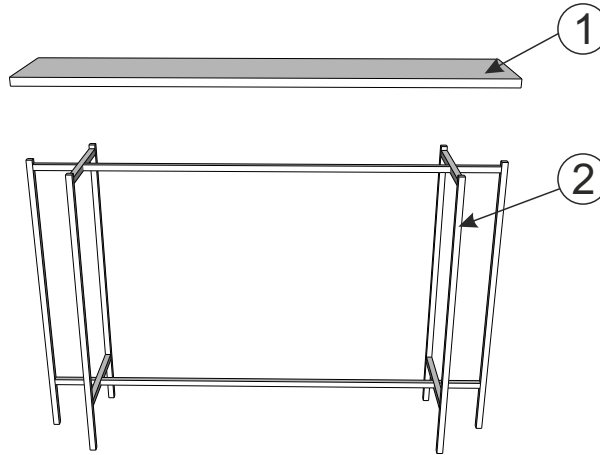

MOE'S

home collection

ASSEMBLY INSTRUCTIONS.

AGATE CONSOLE TABLE

GZ-1006-37

THANK YOU FOR YOUR PURCHASE!

PARTS AND HARDWARE.

1 Marble Top x 1

2 Metal Part x 1

NOTES.

Thank you for purchasing this quality product! Be sure to check all packing material carefully for small part that may have come loose inside the carton during shipping.

CAUTION: The item is heavy, assembly should be performed by two people.

STEP 1.

STEP 2.