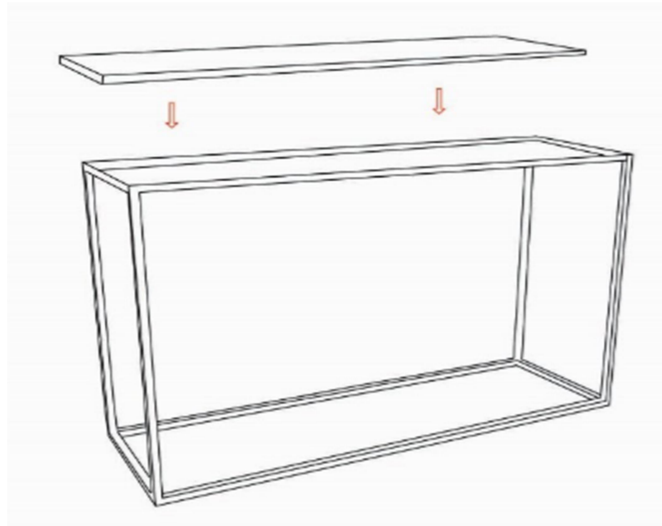

**PARTS AND HARDWARE.
PARTS LIST**

No.	DESCRIPTION	IMAGE	QTY
A	METAL FRAME		1
B	TOP		1

NOTES.

Thank you for purchasing this quality product! Be sure to check all packing material carefully for small part that may have come loose inside the carton during shipping.

CAUTION: The item is heavy, assembly should Be performed by two people.

STEP 1.