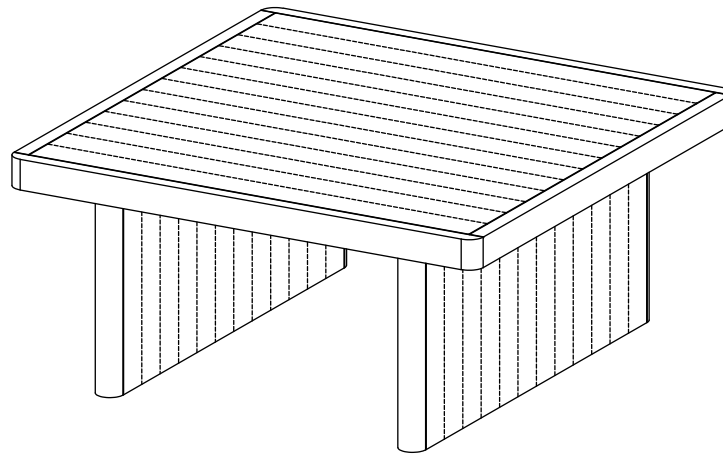

MOE'S

h o m e c o l l e c t i o n

ASSEMBLY INSTRUCTIONS.

MONTEREY SQUARE COFFEE TABLE AGED BROWN

FR-1036-29

THANK YOU FOR YOUR PURCHASE!

PARTS AND HARDWARE.

PARTS LIST

NO.	DESCRIPTION	IMAGE	Q'TY
P1	TABLE TOP		1
P2	LEGS		2

HARDWARE LIST

NO.	DESCRIPTION	IMAGE	Q'TY
H1	BOLT M8x40		16
H2	SPRING WASHER		16
H3	WASHER		16
H4	ALLEN KEY		1

NOTES.

Thank you for purchasing this quality product! Be sure to check all packing material carefully for small part that may have come loose inside the carton during shipping.