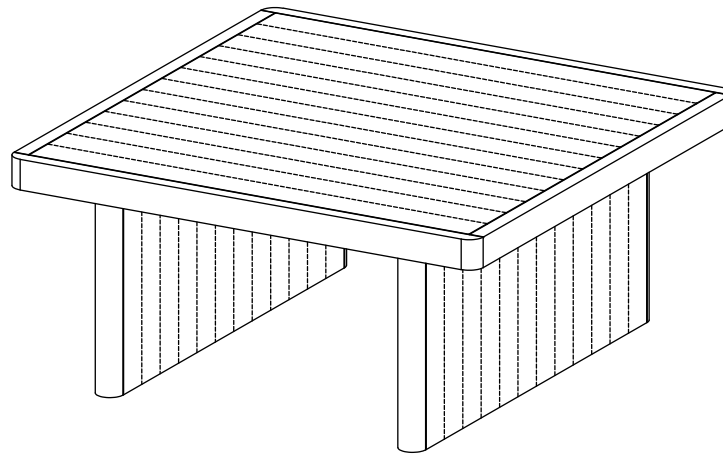

MOE'S

h o m e c o l l e c t i o n

ASSEMBLY INSTRUCTIONS.

MONTEREY SQUARE COFFEE TABLE RUSTIC BLONDE

FR-1036-21

THANK YOU FOR YOUR PURCHASE!

PARTS AND HARDWARE.

PARTS LIST

NO.	DESCRIPTION	IMAGE	Q'TY
P1	TABLE TOP		1
P2	LEGS		2

HARDWARE LIST

NO.	DESCRIPTION	IMAGE	Q'TY
H1	BOLT M8x40		16
H2	SPRING WASHER		16
H3	WASHER		16
H4	ALLEN KEY		1

NOTES.

Thank you for purchasing this quality product! Be sure to check all packing material carefully for small part that may have come loose inside the carton during shipping.