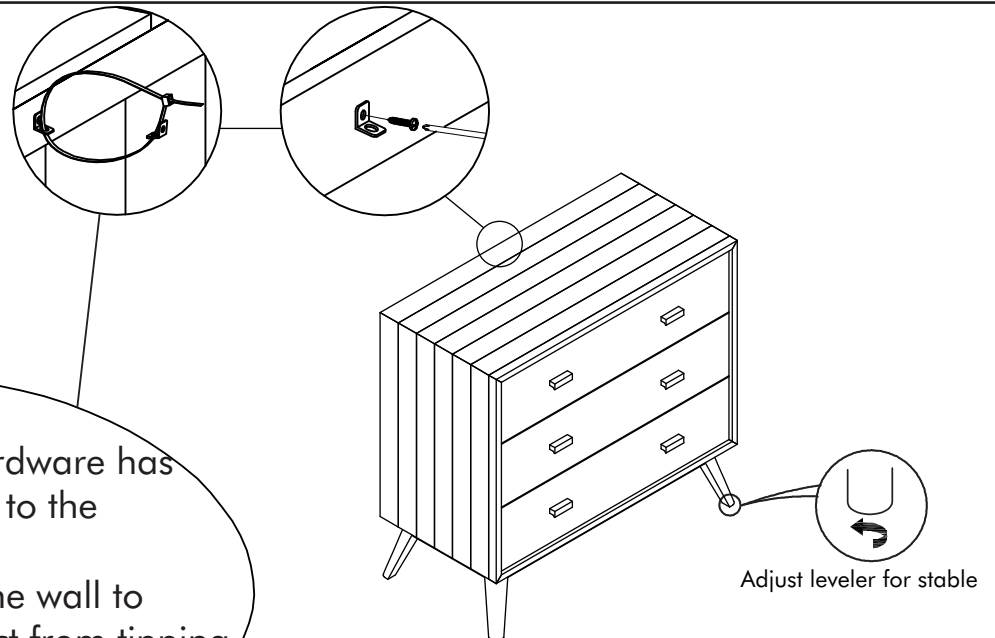

NO.	DESCRIPTION	IMAGE	Q'TY
P1	CABINET		1
P2	LEGS		4

HARDWARE LIST

NO.	DESCRIPTION	IMAGE	Q'TY
H1	BOLT M8x60		8
H2	SPRING WASHER M8		8
H3	WASHER M8		8
H4	SPANNER 13MM		1
H5	ANTITIP KIT		1

NOTES.

Thank you for purchasing this quality product! Be sure to check all packing material carefully for small part that may have come loose inside the carton during shipping.

CAUTION: The item is heavy, assembly should be performed by two people.

STEP 1.

STEP 2.

Anti Tip Kit hardware has been attached to the product.
Pls, install to the wall to prevent product from tipping