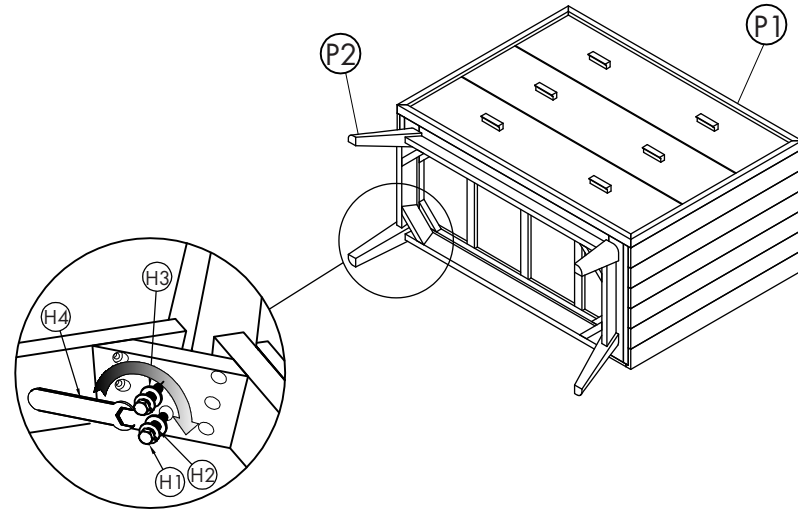

NO.	DESCRIPTION	IMAGE	Q'TY
P1	CABINET		1
P2	LEGS		4

HARDWARE LIST

NO.	DESCRIPTION	IMAGE	Q'TY
H1	BOLT M8x60		8
H2	SPRING WASHER M8		8
H3	WASHER M8		8
H4	SPANNER 13MM		1
H5	ANTITIP KIT		1

NOTES.

Thank you for purchasing this quality product! Be sure to check all packing material carefully for small part that may have come loose inside the carton during shipping.

CAUTION: The item is heavy, assembly should be performed by two people.

STEP 1.

STEP 2.

Anti Tip Kit hardware has been attached to the product.
Pls, install to the wall to prevent product from tipping