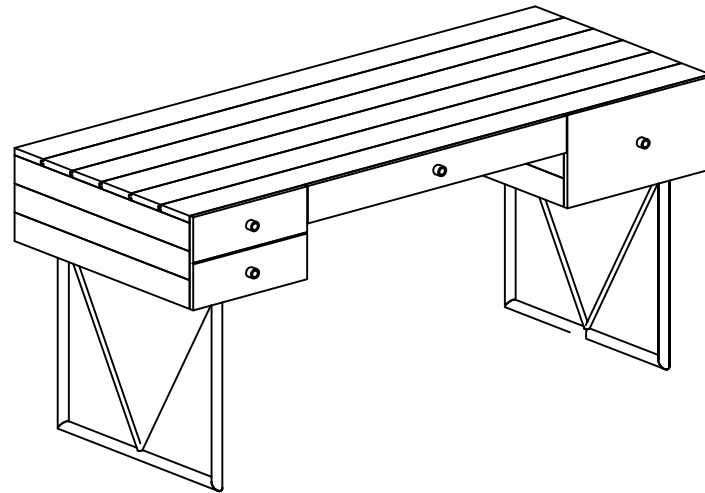

MOE'S

home collection

ASSEMBLY INSTRUCTIONS.

ORCHARD DESK

FR-1001-24

THANK YOU FOR YOUR PURCHASE!

PARTS AND HARDWARE.

PARTS LIST

NO.	DESCRIPTION	IMAGE	Q'TY
P1	TABLE TOP		1
P2	LEGS		2
P3	SPACER		2

HARDWARE LIST

NO.	DESCRIPTION	IMAGE	Q'TY
H1	BOLT M8x40		4
H2	SCREWS M4x30		20
H3	ALLEN KEY M4		1

NOTES.

Thank you for purchasing this quality product! Be sure to check all packing material carefully for small part that may have come loose inside the carton during shipping.